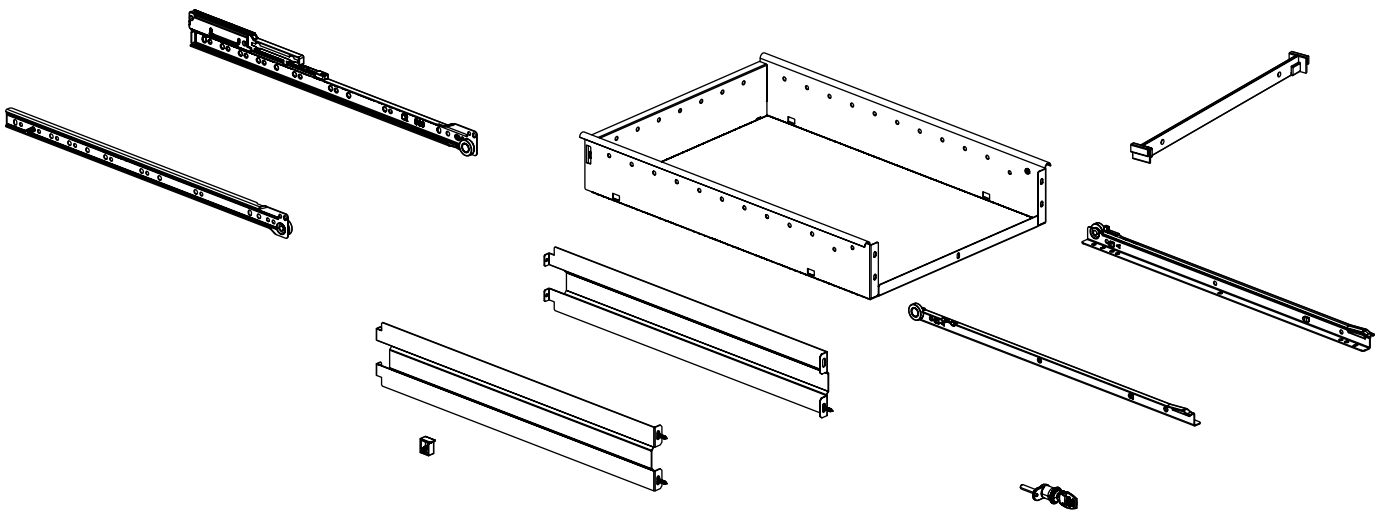

FINE VITA PRODOTTO - GUIDA AL CONFERIMENTO / PRODUCT END OF LIFE - DISPOSAL GUIDE / FIN DE VIE DU PRODUIT - GUIDE D'ÉLIMINATION