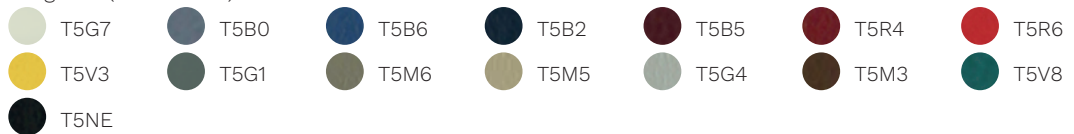

Magnum (eco-leather)