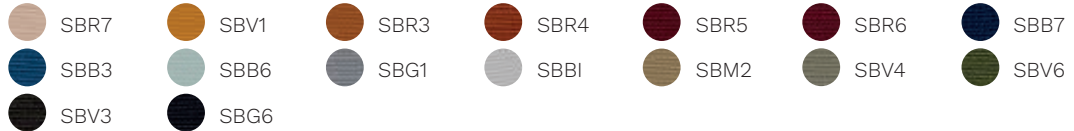

## Steel

Chromed steel	White RAL 9010	Black RAL 9005
Maize Yellow RAL 1006	Titian Red RAL 050 50 60	Gentle Blue RAL 250 60 15
Pebble Grey RAL 7032	Grey Grey RAL 7009	Blu LED RAL 260 40 45

## Bondai

TBB2	TBB1	TBB6	TBB4	TBV2	TBR2	TBR1
TBMN	TBR3	TBR0	TBV1	TBV4	TBV0	TBB0
TBM1	TBBE	TBGC	TBAV	TBG0	TBZ0	

## King Flex

XFML	XFB2	XFAZ	XFH6	XFB4	XFBX	XFRM
XFZC	XFM0	XFS2	XFYD	XFYS	XFV1	XFVM
XFB0	XFGC	XFGS	XFJ1	XFM1	XFCD	XFZ0

Time

Skill (eco-leather)

Cat. F

Step

Chili

Silvertext