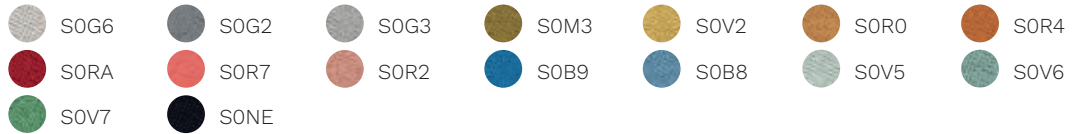

## Steel

Chromed steel	White RAL 9010	Black RAL 9005
Maize Yellow RAL 1006	Titian Red RAL 050 50 60	Gentle Blue RAL 250 60 15
Pebble Grey RAL 7032	Grey Grey RAL 7009	Blu LED RAL 260 40 45

## Bondai

TBB2	TBB1	TBB6	TBB4	TBV2	TBR2	TBR1
TBMN	TBR3	TBR0	TBV1	TBV4	TBV0	TBB0
TBM1	TBBE	TBGC	TBAV	TBG0	TBZ0	

## King Flex

XFML	XFB2	XFAZ	XFH6	XFB4	XFBX	XFRM
XFZC	XFM0	XFS2	XFYD	XFYS	XFV1	XFVM
XFB0	XFGC	XFGS	XFJ1	XFM1	XFCD	XFZ0

Time

Skill (eco-leather)

Cat. F

Step

Chili

Silvertext