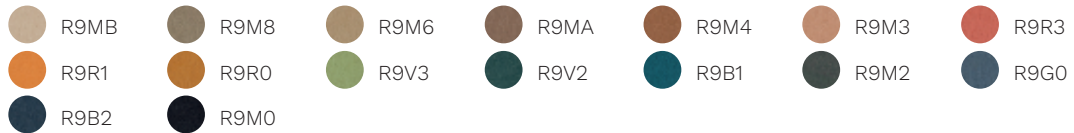

## Steel

Chromed steel	White RAL 9010	Black RAL 9005
Maize Yellow RAL 1006	Titian Red RAL 050 50 60	Gentle Blue RAL 250 60 15
Pebble Grey RAL 7032	Grey Grey RAL 7009	Blu LED RAL 260 40 45

## King Flex

XFML	XFB2	XFAZ	XFH6	XFB4	XFBX	XFRM
XFZC	XFM0	XFS2	XFYD	XFYS	XFV1	XFVM
XFB0	XFGC	XFGS	XFJ1	XFM1	XFCD	XFZ0

Time

Skill (eco-leather)

Cat. F

Step

Chili

Silvertext

Remix 3

Oceanic

Focus

Focus Melange

Aida

Cat. Q

Steelcut Trio 3

Ecriture