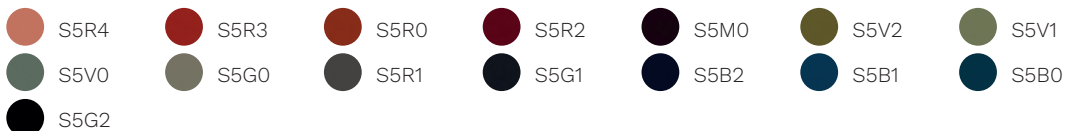

Era

Go Check

Cat. G

Remix 3

Oceanic

Focus

Focus Melange

Aida

Cat. Q

Steelcut Trio 3

Ecriture

Ombra