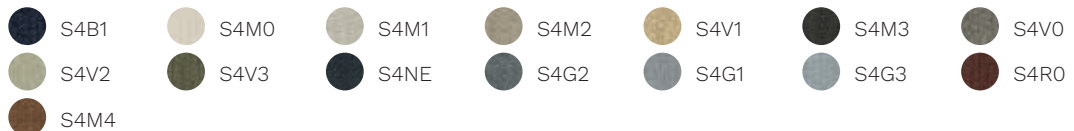

## Steel

Chromed steel	White RAL 9010	Black RAL 9005
Maize Yellow RAL 1006	Titian Red RAL 050 50 60	Gentle Blue RAL 250 60 15
Pebble Grey RAL 7032	Grey Grey RAL 7009	Blu LED RAL 260 40 45

## King Flex

XFML	XFB2	XFAZ	XFH6	XFB4	XFBX	XFRM
XFZC	XFM0	XFS2	XFYD	XFYS	XFV1	XFVM
XFB0	XFGC	XFGS	XFJ1	XFM1	XFCD	XFZ0

Time

Skill (eco-leather)

Cat. F

Step

Chili

Silvertext

Remix 3

Oceanic

Focus

Focus Melange

Aida

Cat. Q

Steelcut Trio 3

Ecriture