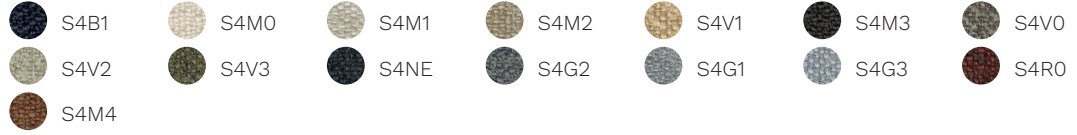

Connect

Rivet

Era

Cat. G

Remix 3

Oceanic

Focus

Focus Melange

Aida

**Cat. Q**

Steelcut Trio 3

Ecriture

**Cat. P**

Cuir

**Cat. PX**

Cuir fleur corrigé