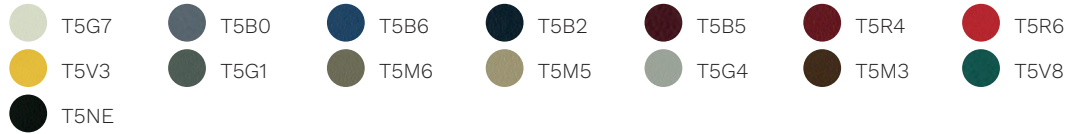

tissus

Cat. D

Time

Cat. F

Step

Chili

Jet

Magnum (simili-cuir)

Connect

Rivet

Era

Cat. G

Remix 3

Oceanic

Focus

Focus Melange

Aida

**Cat. Q**

Steelcut Trio 3

Ecriture

**Cat. P**

Cuir

**Cat. PX**

Cuir fleur corrigé