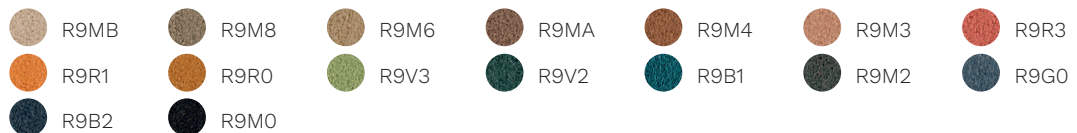

Connect

Rivet

Era

Cat. G

Remix 3

Oceanic

Focus

Focus Melange

Aida

**Cat. Q**

Steelcut Trio 3

Ecriture

**Cat. P**

Cuir

**Cat. PX**

Cuir fleur corrigé