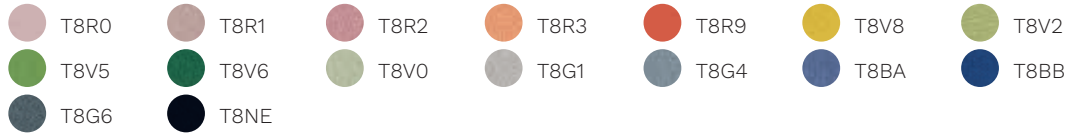

Cat. F

Step

Chili

Silvertex

Valencia

Jet

Silvertex

Valencia

Jet

Magnum (ecopelle)

Connect

Rivet

Era

Go Check

Cat. G

Remix 3

Oceanic

Focus

Focus Melange

Aida

Cat. Q

Steelcut Trio 3

Ecriture

Ombra