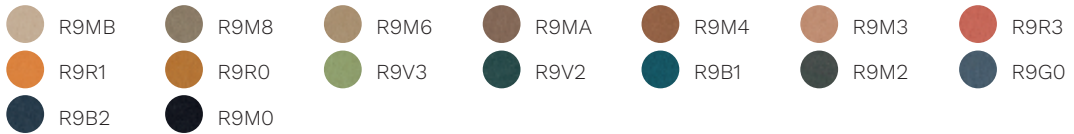

Cat. F

Step

Chili

Silvertex

Valencia

Jet

Silvertex

Valencia

Jet

Magnum (ecopelle)

Connect

Rivet

Era

Go Check

Cat. G

Remix 3

Oceanic

Focus

Focus Melange

Aida

Cat. Q

Steelcut Trio 3

Ecriture

Ombra