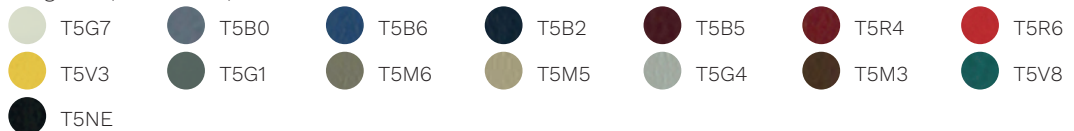

Magnum (eco-leather)