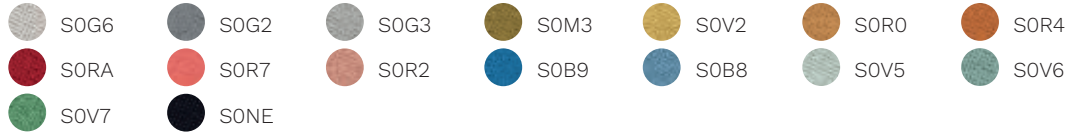

fabrics

Cat. H

Madrid 3D

Cat. D

King Flex

Time

Skill (eco-leather)

Cat. F

Step

Chili

Silvertex

Valencia

Jet

Silvertex

Valencia

Jet

Focus

Focus Melange

Aida

Cat. Q

Steelcut Trio 3

Ecriture

Ombra

 S5R4	 S5R3	 S5R0	 S5R2	 S5M0	 S5V2	 S5V1
 S5V0	 S5G0	 S5R1	 S5G1	 S5B2	 S5B1	 S5B0
 S5G2						