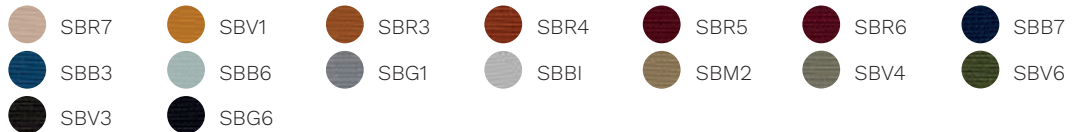

Step

Chili

Silvertex

Valencia

Jet

Silvertex

Valencia

Jet

Magnum (eco-leather)

Connect

Rivet

Era

Go Check

Cat. G

Remix 3

Oceanic

Focus

Focus Melange

Aida

Cat. Q

Steelcut Trio 3

Ecriture

Ombra

 S5R4	 S5R3	 S5R0	 S5R2	 S5M0	 S5V2	 S5V1
 S5V0	 S5G0	 S5R1	 S5G1	 S5B2	 S5B1	 S5B0
 S5G2						