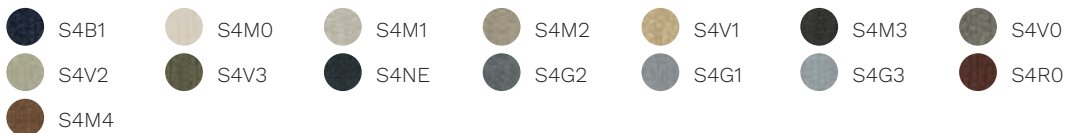

Focus

Focus Melange

Aida

Cat. Q

Steelcut Trio 3

Ecriture

Ombra

 S5R4	 S5R3	 S5R0	 S5R2	 S5M0	 S5V2	 S5V1
 S5V0	 S5G0	 S5R1	 S5G1	 S5B2	 S5B1	 S5B0
 S5G2						

Cat. P

Leather

 URBI	 URBE	 URBC	 URGR	 URGS	 URVS	 URMR
 URMC	 UROC	 URYE	 UROR	 URRE	 URBS	 URVE
 URNE						

Cat. PX

Corrected grain leather

 KTBI	 KTBE	 KTYE	 KTRO	 KTOC	 KTR4	 KTRC
 KTBX	 KTM1	 KTM4	 KTM2	 KTVS	 KTG1	 KTAZ
 KTBL	 KTB4	 KTGR	 KTG3	 KTGS	 KTNE	