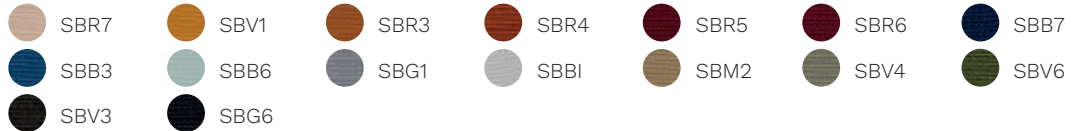

fabrics

Cat. H

Madrid 3D

Cat. D

King Flex

Time

Skill (eco-leather)

Cat. F

Step

Chili

Silvertex

Valencia

Jet

Silvertex

Valencia

Jet

Focus

Focus Melange

Aida

Cat. Q

Steelcut Trio 3

Ecriture

Ombra

 S5R4	 S5R3	 S5R0	 S5R2	 S5M0	 S5V2	 S5V1
 S5V0	 S5G0	 S5R1	 S5G1	 S5B2	 S5B1	 S5B0
 S5G2						