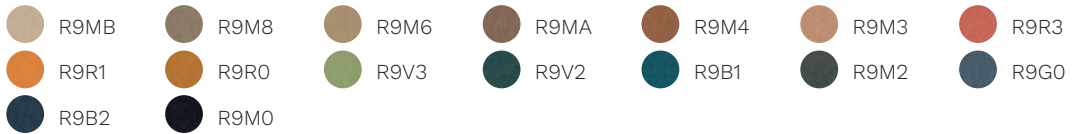

Step

Chili

Silvertex

Valencia

Jet

Silvertex

Valencia

Jet

Magnum (eco-leather)

Connect

Rivet

Era

Go Check

Cat. G

Remix 3

Oceanic

Focus

Focus Melange

Aida

Cat. Q

Steelcut Trio 3

Ecriture

Ombra

 S5R4	 S5R3	 S5R0	 S5R2	 S5M0	 S5V2	 S5V1
 S5V0	 S5G0	 S5R1	 S5G1	 S5B2	 S5B1	 S5B0
 S5G2						