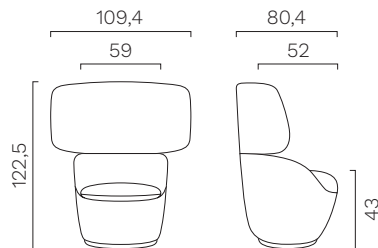

Cat. PX

Corrected grain leather

Cat. X

Montana

ABACUS

SMALL armchair.

MEDIUM armchair.

LARGE armchair.

EXTRA LARGE armchair.

Removable cushion for lumbar support.

L. 40