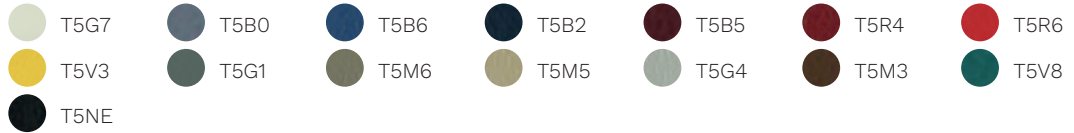

Step

Chili

Silvertex

Valencia

Jet

Silvertex

Valencia

Jet

Magnum (eco-leather)

Connect

Rivet

| | | | | | | | |
|-----|------|------|------|------|------|------|------|
| Era | T8R0 | T8R1 | T8R2 | T8R3 | T8R9 | T8V8 | T8V2 |
| | T8V5 | T8V6 | T8V0 | T8G1 | T8G4 | T8BA | T8BB |
| | T8G6 | T8NE | | | | | |