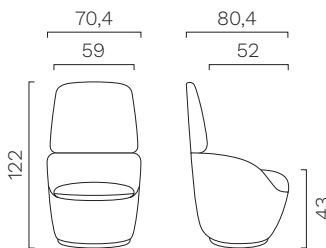

Cat. PX

Corrected grain leather

Cat. X

Montana

ABACUS

SMALL armchair.

MEDIUM armchair.

LARGE armchair.

EXTRA LARGE armchair.

Removable cushion for lumbar support.

L. 40