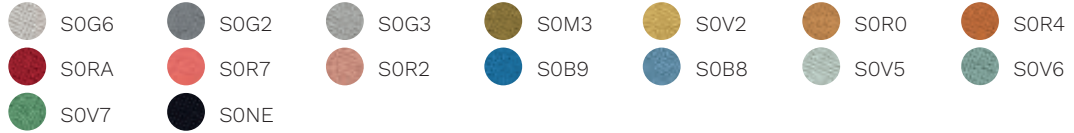

fabrics

Cat. H

Madrid 3D

Cat. D

King Flex

Time

Skill (eco-leather)

Cat. F

Step

Chili

Silvertex

Valencia

Jet

Silvertex

Valencia

Jet