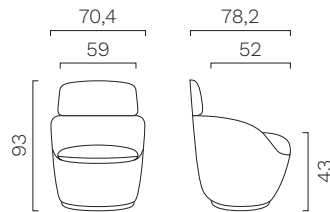

Cat. PX

Corrected grain leather

Cat. X

Montana

ABACUS

SMALL armchair.

MEDIUM armchair.

LARGE armchair.

EXTRA LARGE armchair.

Removable cushion for lumbar support.

L. 40