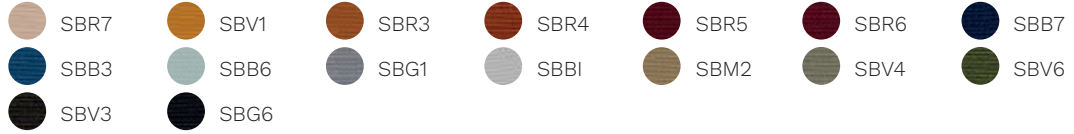

Chili

Silvertex

Valencia

Jet

Silvertex

Valencia

Jet

Magnum (eco-leather)

Connect

Rivet