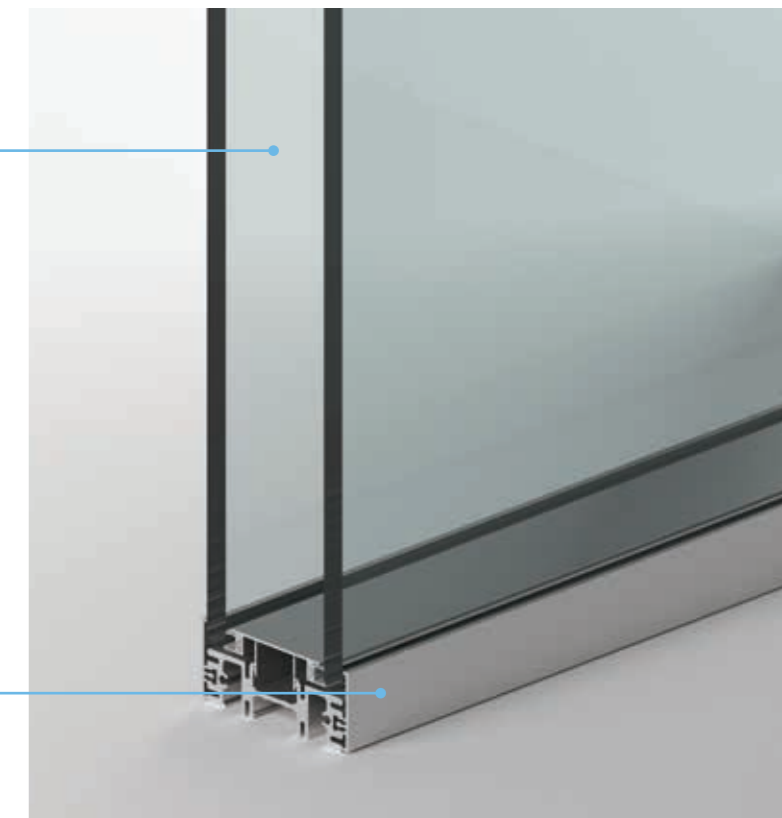

SEZIONI VERTICALI

Vertical Sections / Vertikalschnitte / Sections verticales / Secciones verticales

FINITURE

Finishes / Ausführungen / Finitions / Acabados

profilo

PROFILE
PROFIL
PROFIL
PERFIL

aluminium

AO ANODIZED

AL GLOSSY BRUSHED ALUMINIUM

BI WHITE PAINTED

NE BLACK PAINTED

AS ALUMINIUM SILK FINISH

finitura pannello / porte

FINISHING PANELS / DOORS
PANELE/TÜREN AUSFÜHRUNG
FINITION PANNEAUX / PORTES
ACABADO TABLEROS / PUERTAS

glass

VØØ TRANSPARENT GLASS

VØC FROSTED GLASS

VFM SMOKED GLASS

VØB SILK-SCREEN PRINTED
CLEAR GLASS

VTXØ EXTRA CLEAR
TRANSPARENT GLASS

melamine

MBI WHITE

MGT ICE GREY

MTR DOVE

MCE CONCRETE

MOB LIGHT ELM

MRO OAK

MNT AMERICAN WALNUT

MRC TOBACCO OAK

MOL ELM

lacquered

LAW1/LLW1

LAR1/LLR1 RAL 3020

LATR/LLTR

LA10/LL10 RAL 1019

LAG2/LLG2 RAL 7038

LAG3/LLG3 RAL 7012

LAG1/LLG1 RAL 7039

LAG5/LLG5 RAL 7009

LANE/LLNE RAL 9011