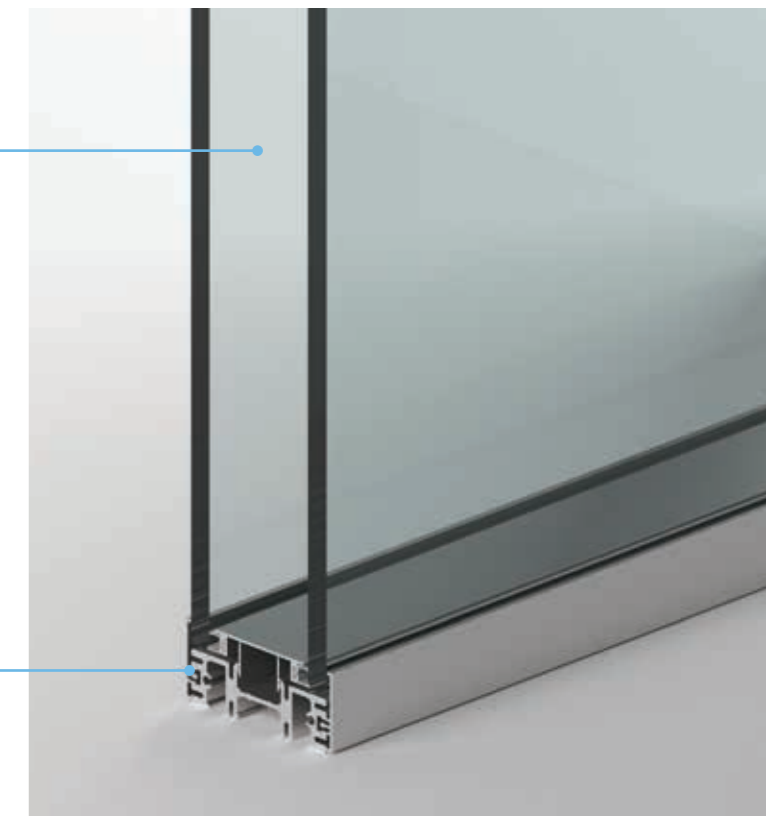

SEZIONI VERTICALI

Vertical Sections / Vertikalschnitte / Sections verticales / Secciones verticales

FINITURE

Finishes / Ausführungen / Finitions / Acabados

profilo

PROFILE
PROFIL
PROFIL
PERFIL

aluminium

AO ANODIZED

AL GLOSSY BRUSHED ALUMINIUM

BI WHITE PAINTED

NE BLACK PAINTED

AS ALUMINIUM SILK FINISH

finitura pannello / porte

FINISHING PANELS / DOORS
PANELE/TÜREN AUSFÜHRUNG
FINITION PANNEAUX / PORTES
ACABADO TABLEROS / PUERTAS

glass

VØØ TRANSPARENT GLASS

VØC FROSTED GLASS

VFM SMOKED GLASS

VØB SILK-SCREEN PRINTED
CLEAR GLASS

VTXO EXTRA CLEAR
TRANSPARENT GLASS

melamine

MBI WHITE

MWP PEARL WHITE

MTR DOVE

MCE CONCRETE
TEXTURED EFFECT

MOB LIGHT ELM

MRO OAK

MNC WALNUT

MFN BLACK ASH

matt lacquered

LAW1 WHITE RAL 9016

LAVO MAIZE YELLOW
RAL 1006

LARO TITAN RED
RAL 050 50 60

LABO GENTLE BLUE
RAL 250 60 15

LAB1 LED BLUE
RAL 260 40 45

LAGO PEBBLE GREY RAL 7032

LAG5 GREEN GREY RAL 7009

LANE BLACK RAL 9011

LA99 CUSTOM COLOR