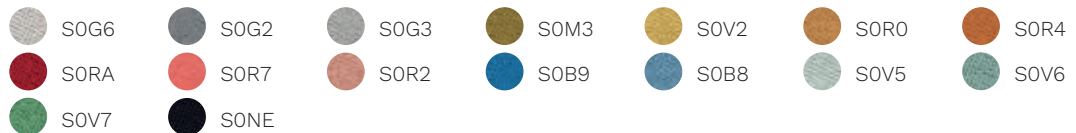

Time

Cat. F

Step

Chili

Jet

Connect

Rivet

Era

Cat. G

Remix 3

Oceanic

Focus

Focus Melange

Aida

Cat. Q

Steelcut Trio 3