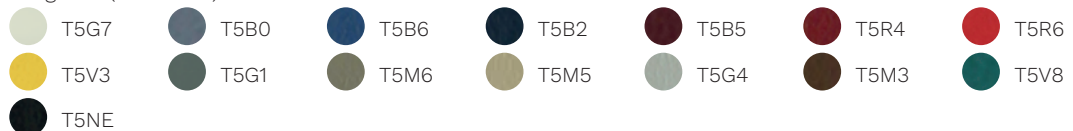

#### Mélamine

MBI  
Blanc

MTR  
Gris Taupe

MCE  
Beton

MOB  
Elm Clair

MNC  
Noyer

Silvertex

Valencia

Jet

Magnum (simili-cuir)

Connect

Rivet

Era

Go Check