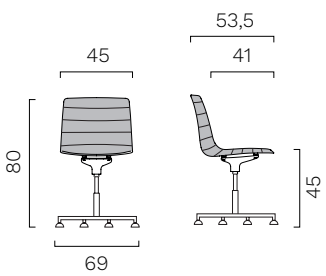

Polypropylene unibody with removable cover, with armrests. Cantilever frame.

Writing tablet
(for 4-leg frame version)

Polypropylene unibody with removable cover, without armrests. 4-spoke pyramidal base.

Polypropylene unibody with removable cover, with armrests. 4-spoke pyramidal base.

Writing tablet
(only for cantilever version)

Polypropylene unibody with removable cover, without armrests. 5-spoke base on castors.

Polypropylene unibody with removable cover, with armrests. 5-spoke base on castors.

Polypropylene unibody with removable cover, without armrests. 4-spoke base on glides.

Polypropylene unibody with removable cover, with armrests. 4-spoke base on glides.