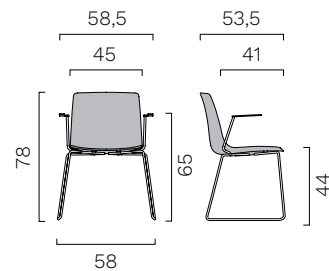

Steelcut Trio 3

Ecriture

Ombra

ABACUS

Yo Upholstered

Upholstered polypropylene unibody, without armrests. 4-leg frame.

Upholstered polypropylene unibody, with armrests. 4-leg frame.

Upholstered polypropylene unibody, without armrests. Cantilever frame.

Upholstered polypropylene unibody, with armrests. Cantilever frame.

Writing tablet
(for 4-leg frame version)

Nylon

Writing tablet
(for cantilever version)

HPL

Nylon

Upholstered polypropylene unibody, without armrests. 4-spoke pyramidal base