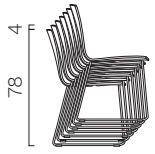

Polypropylene unibody with removable cover, with armrests. 5-spoke base on castors.

Polypropylene unibody with removable cover, without armrests. 4-spoke base on glides.

Polypropylene unibody with removable cover, with armrests. 4-spoke base on glides.

Polypropylene unibody with removable cover. Wooden pyramidal base.

STACKABILITY

Without armrests, 4-leg frame.
Max 7 chairs.

With armrests, 4-leg frame.
Max 7 chairs.

Without armrests, cantilever frame.
Max 7 chairs.