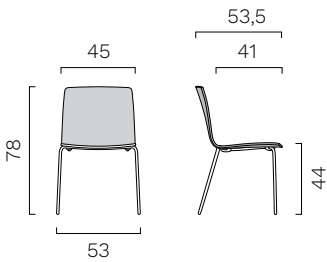

Steelcut Trio 3

Ecriture

Ombra

ABACUS

Yo Upholstered

Upholstered polypropylene unibody, without armrests. 4-leg frame.

Upholstered polypropylene unibody, with armrests. 4-leg frame.

Upholstered polypropylene unibody, without armrests. Cantilever frame.

Upholstered polypropylene unibody, with armrests. Cantilever frame.

Writing tablet
(for 4-leg frame version)

Nylon

Writing tablet
(for cantilever version)

HPL

Nylon

Upholstered polypropylene unibody, without armrests. 4-spoke pyramidal base