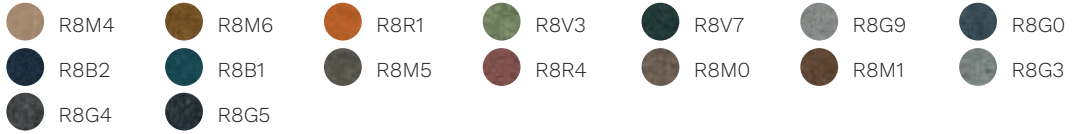

Rondo

Cat. G

Remix 3

Oceanic

Focus

Focus Melange

Aida

Cat. Q

Steelcut Trio 3

Ecriture

Ombra

ABACUS

Yo Upholstered

Upholstered polypropylene unibody, without armrests. 4-leg frame.

Upholstered polypropylene unibody, with armrests. 4-leg frame.

Upholstered polypropylene unibody, without armrests. Cantilever frame.