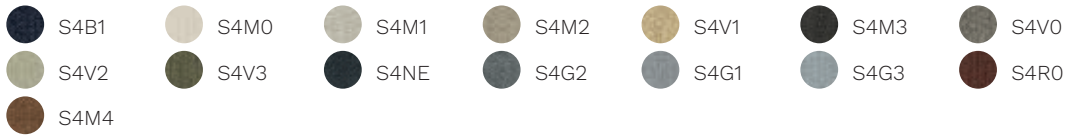

Rondo

Cat. G

Remix 3

Oceanic

Focus

Focus Melange

Aida

Cat. Q

Steelcut Trio 3

Ecriture

Ombra

ABACUS

Yo Upholstered

Upholstered polypropylene unibody, without armrests. 4-leg frame.

Upholstered polypropylene unibody, with armrests. 4-leg frame.

Upholstered polypropylene unibody, without armrests. Cantilever frame.