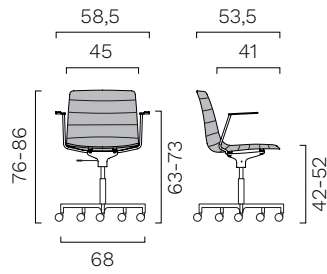

Polypropylene unibody with removable cover, with armrests. Cantilever frame.

Writing tablet
(for 4-leg frame version)

Polypropylene unibody with removable cover, without armrests. 4-spoke pyramidal base.

Polypropylene unibody with removable cover, with armrests. 4-spoke pyramidal base.

Writing tablet
(only for cantilever version)

Polypropylene unibody with removable cover, without armrests. 5-spoke base on castors.

Polypropylene unibody with removable cover, with armrests. 5-spoke base on castors.

Polypropylene unibody with removable cover, without armrests. 4-spoke base on glides.

Polypropylene unibody with removable cover, with armrests. 4-spoke base on glides.

Polypropylene unibody with removable cover. Wooden pyramidal base.

STACKABILITY

Without armrests, 4-leg frame.
Max 7 chairs.

With armrests, 4-leg frame.
Max 7 chairs.

Without armrests, cantilever frame.
Max 7 chairs.