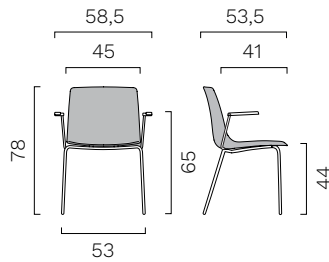

Steelcut Trio 3

Ecriture

Ombra

ABACUS

Yo Upholstered

Upholstered polypropylene unibody, without armrests. 4-leg frame.

Upholstered polypropylene unibody, with armrests. 4-leg frame.

Upholstered polypropylene unibody, without armrests. Cantilever frame.

Upholstered polypropylene unibody, with armrests. Cantilever frame.

Writing tablet
(for 4-leg frame version)

Nylon

Writing tablet
(for cantilever version)

HPL

Nylon

Upholstered polypropylene unibody, without armrests. 4-spoke pyramidal base