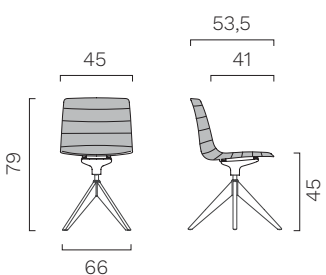

Polypropylene unibody with removable cover, with armrests. 4-spoke pyramidal base.

Writing tablet
(only for cantilever version)

Polypropylene unibody with removable cover, without armrests. 5-spoke base on castors.

Polypropylene unibody with removable cover, with armrests. 5-spoke base on castors.

Polypropylene unibody with removable cover, without armrests. 4-spoke base on glides.

Polypropylene unibody with removable cover, with armrests. 4-spoke base on glides.

Polypropylene unibody with removable cover. Wooden pyramidal base.

STACKABILITY

Without armrests, 4-leg frame.
Max 7 chairs.

With armrests, 4-leg frame.
Max 7 chairs.

Without armrests, cantilever frame.
Max 7 chairs.