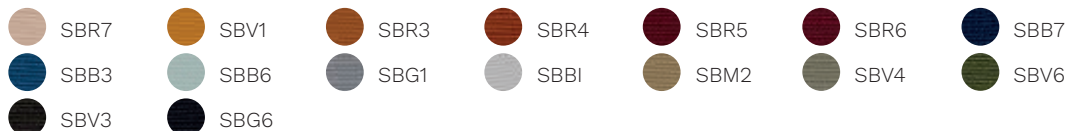

4-leg frame,
cantilever frame
finishes

Steel

5-spoke base on
castors finishes

4-spoke
pyramidal finishes

4-spoke base on
glides finishes

fabrics

Cat. B

Bondai

Cat. D

King Flex

Time

Skill (eco-leather)

Cat. F

Step

Chili

Stromboli

Silvertex