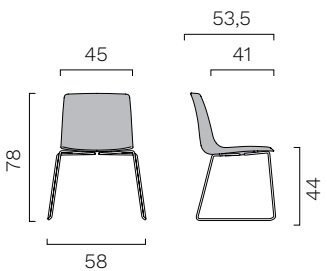

Steelcut Trio 3

Ecriture

Ombra

ABACUS

Yo Upholstered

Upholstered polypropylene unibody, without armrests. 4-leg frame.

Upholstered polypropylene unibody, with armrests. 4-leg frame.

Upholstered polypropylene unibody, without armrests. Cantilever frame.

Upholstered polypropylene unibody, with armrests. Cantilever frame.

Writing tablet
(for 4-leg frame version)

Nylon

Writing tablet
(for cantilever version)

HPL

Nylon

Upholstered polypropylene unibody, without armrests. 4-spoke pyramidal base