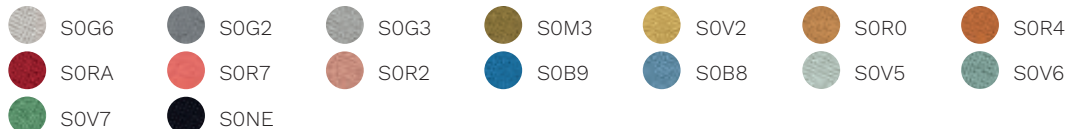

Cat. D

King Flex

Time

Skill (eco-leather)

Cat. F

Step

Chili

Stromboli