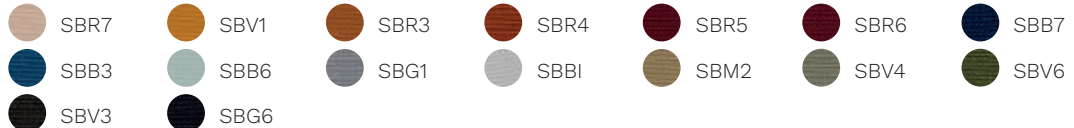

finitions piètement  Acier chromé

finitions monocoque

Polypropylène

 L1B1 - Snowball	 L1V0 - Citric	 L1M0 - Powder	 Revêtue
 L1R0 - Wine	 L1V1 - Swamp	 L1B0 - Moss	
 L1B1 - Ocean (100% éco-compatible)	 L1G0 - Rock grey (100% éco-compatible)	 L1NE - Dark	

tissus

Cat. B
Bondai

 TBB2	 TBB1	 TBB6	 TBB4	 TBV2	 TBR2	 TBR1
 TBMN	 TBR3	 TBR0	 TBV1	 TBV4	 TBV0	 TBB0
 TBM1	 TBBE	 TBGC	 TBAV	 TBG0	 TBZ0	

Cat. H
Madrid 3D

 T3M0	 T3V0	 T3V2	 T3B2	 T3V4	 T3M3	 T3B3
--	--	--	--	---	--	--

Boss FR (simili-cuir)

 T4B1	 T4M5	 T4M8	 T4M6	 T4M4	 T4M7	 T4M3
 T4M0	 T4M1	 T4M2	 T4V0	 T4G0	 T4G1	 T4R1
 T4R0	 T4B0	 T4B1	 T4V4	 T4V1	 T4NE	

Cat. D

King Flex

Time

Skill (simili-cuir)

Cat. F

Step

Chili

Stromboli

Silververtex

Valencia

Jet

Magnum (simili-cuir)

Connect

Rivet						
T7B1	T7B4	T7B2	T7R6	T7R0	T7R1	T7R2
T7R3	T7V0	T7V5	T7V4	T7V3	T7G3	T7G1
T7G4	T7G7					
Era						
T8R0	T8R1	T8R2	T8R3	T8R9	T8V8	T8V2
T8V5	T8V6	T8V0	T8G1	T8G4	T8BA	T8BB
T8G6	T8NE					
Go Check						
T9B7	T9B8	T9B9	T9R5	T9R6	T9R7	T9V0
T9V2	T9V3	T9G0	T9G2	T9G4		
Rondo						
R0M3	R0B4	R0R1	R0R0	R0R4	R0M0	R0G2
R0G0	R0M3	R0V1	R0V3	R0NE		