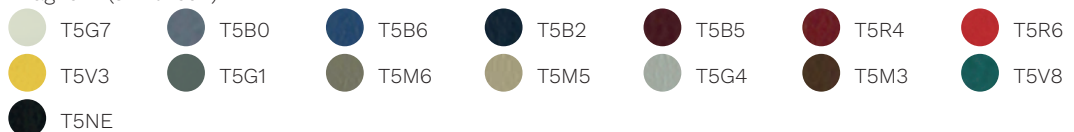

finitions piètement  Acier chromé

finitions monocoque

Polypropylène

 L1B1 - Snowball	 L1V0 - Citric	 L1M0 - Powder	 Revêtue
 L1R0 - Wine	 L1V1 - Swamp	 L1B0 - Moss	
 L1B1 - Ocean (100% éco-compatible)	 L1G0 - Rock grey (100% éco-compatible)	 L1NE - Dark	

Boss FR (simili-cuir)

 T4B1	 T4M5	 T4M8	 T4M6	 T4M4	 T4M7	 T4M3
 T4M0	 T4M1	 T4M2	 T4V0	 T4G0	 T4G1	 T4R1
 T4R0	 T4B0	 T4B1	 T4V4	 T4V1	 T4NE	

Cat. D

King Flex

Time

Skill (simili-cuir)

Cat. F

Step

Chili

Stromboli

Silververtex

Valencia

Jet

Magnum (simili-cuir)

Connect

Rivet						
T7B1	T7B4	T7B2	T7R6	T7R0	T7R1	T7R2
T7R3	T7V0	T7V5	T7V4	T7V3	T7G3	T7G1
T7G4	T7G7					
Era						
T8R0	T8R1	T8R2	T8R3	T8R9	T8V8	T8V2
T8V5	T8V6	T8V0	T8G1	T8G4	T8BA	T8BB
T8G6	T8NE					
Go Check						
T9B7	T9B8	T9B9	T9R5	T9R6	T9R7	T9V0
T9V2	T9V3	T9G0	T9G2	T9G4		
Rondo						
R0M3	R0B4	R0R1	R0R0	R0R4	R0M0	R0G2
R0G0	R0M3	R0V1	R0V3	R0NE		