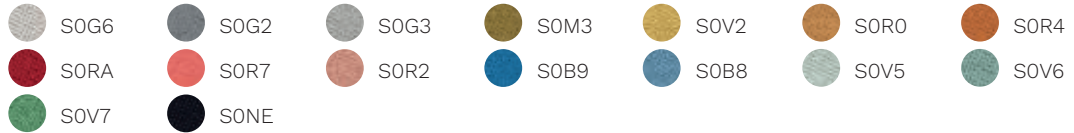

finitions piètement  Acier chromé

finitions monocoque

Polypropylène

 L1B1 - Snowball	 L1V0 - Citric	 L1M0 - Powder	 Revêtue
 L1R0 - Wine	 L1V1 - Swamp	 L1B0 - Moss	
 L1B1 - Ocean (100% éco-compatible)	 L1G0 - Rock grey (100% éco-compatible)	 L1NE - Dark	

Boss FR (simili-cuir)

 T4B1	 T4M5	 T4M8	 T4M6	 T4M4	 T4M7	 T4M3
 T4M0	 T4M1	 T4M2	 T4V0	 T4G0	 T4G1	 T4R1
 T4R0	 T4B0	 T4B1	 T4V4	 T4V1	 T4NE	

Cat. D

King Flex

Time

Skill (simili-cuir)

Cat. F

Step

Chili

Stromboli

Silververtex

Valencia

Jet

Magnum (simili-cuir)

Connect

Rivet						
T7B1	T7B4	T7B2	T7R6	T7R0	T7R1	T7R2
T7R3	T7V0	T7V5	T7V4	T7V3	T7G3	T7G1
T7G4	T7G7					
Era						
T8R0	T8R1	T8R2	T8R3	T8R9	T8V8	T8V2
T8V5	T8V6	T8V0	T8G1	T8G4	T8BA	T8BB
T8G6	T8NE					
Go Check						
T9B7	T9B8	T9B9	T9R5	T9R6	T9R7	T9V0
T9V2	T9V3	T9G0	T9G2	T9G4		
Rondo						
R0M3	R0B4	R0R1	R0R0	R0R4	R0M0	R0G2
R0G0	R0M3	R0V1	R0V3	R0NE		