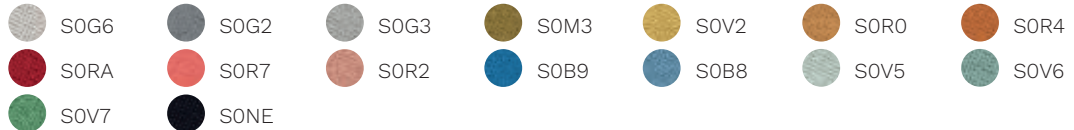

 T4G0

 T4G1

 T4R1

 T4R0

 T4B0

 T4B1

 T4V4

 T4V1

 T4NE

Cat. D

King Flex

Time

Skill (eco-leather)

Cat. F

Step

Chili