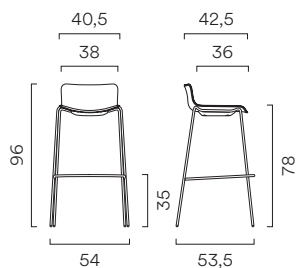

ABACUS

4-leg frame with footrest.

STACKABILITY

Maximum 5 stools.