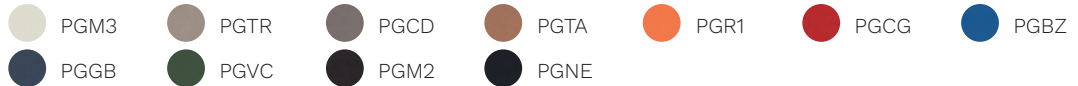

 T4NE

Cat. D

King Flex

Time

Skill (eco-leather)

Cat. F

Step

Chili