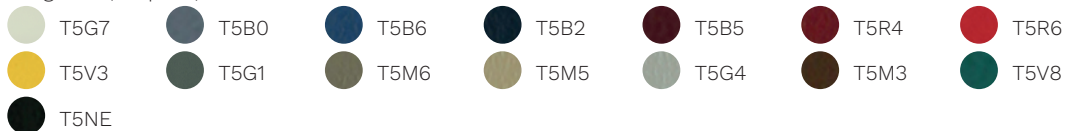

Magnum (ecopelle)