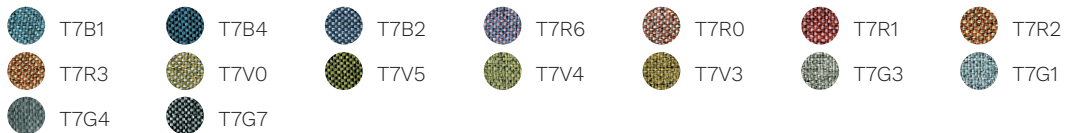

tessuti	Cat. H Madrid 3D	 T3M0	 T3V0	 T3V2	 T3B2	 T3V4	 T3M3	 T3B3
	Cat. D Time	 S6G2	 S6V0	 S6R2	 S6R1	 S6R6	 S6R3	 S6R5
		 S6B7	 S6B1	 S6B0	 S6B4	 S6V1	 S6V3	 S6V4
		 S6M2	 S6M1	 S6M0	 S6G0	 S6B5	 S6G1	
	Skill (ecopelle)	 PGM3	 PGTR	 PGCD	 PGTA	 PGR1	 PGCG	 PGBZ
		 PGGB	 PGVC	 PGM2	 PGNE			
	Cat. F Step	 STX2	 STZ9	 STSB	 STE1	 STBS	 STVU	 STE4
		 STE3	 STE2	 STNE				

Chili

Stromboli

Silvertex

Valencia

Jet

Magnum (ecopelle)

Connect

Rivet

Era

Go Check

Rondo

Cat. G

Remix 3

Oceanic

Focus

Focus Melange

Aida

Cat. Q

Steelcut Trio 3

Ecriture

Ombra

Cat. P

Pelle

Cat. PX