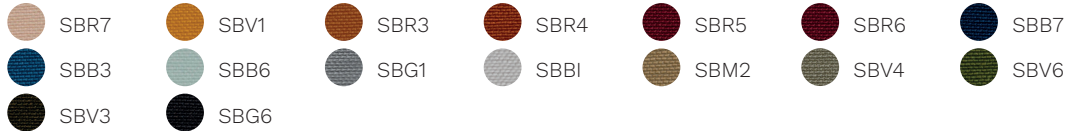

Chili

Stromboli

Silvertex

Valencia

Jet

Magnum (ecopelle)

Connect

Rivet

Era

Go Check

Rondo