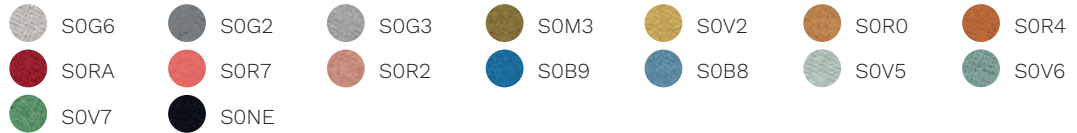

Chili

Stromboli

Silvertex

Valencia

Jet

Magnum (eco-leather)

Connect

Rivet

Era

Go Check

Rondo