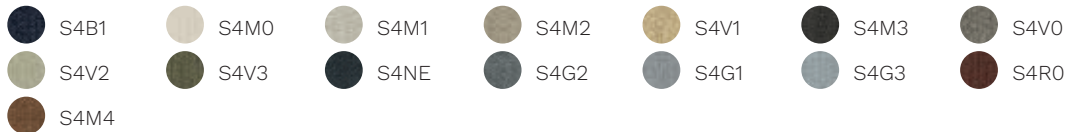

Era

Go Check

Rondo

Cat. G

Remix 3

Oceanic

Focus

Focus Melange

Aida

Cat. Q

Steelcut Trio 3

Ecriture

Ombra

Cat. P

Leather

Cat. PX