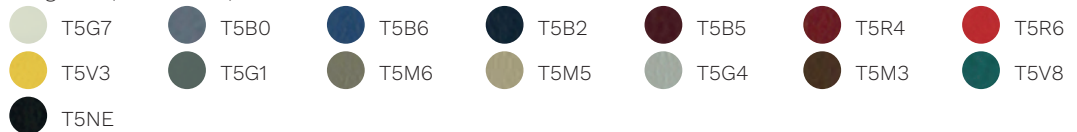

Magnum (eco-leather)