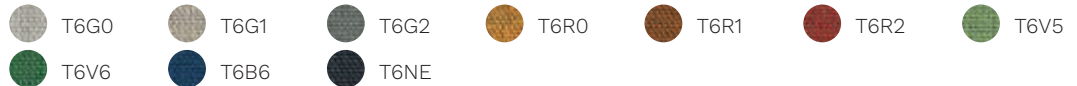

Chili

Stromboli

Silvertex

Valencia

Jet

Magnum (eco-leather)

Connect

Rivet

Era

Go Check

Rondo