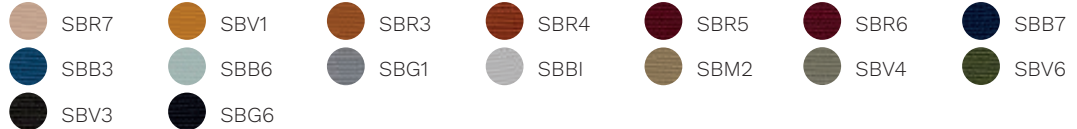

Chili

Stromboli

Silvertex

Valencia

Jet

Magnum (eco-leather)

Connect

Rivet

Era

Go Check

Rondo