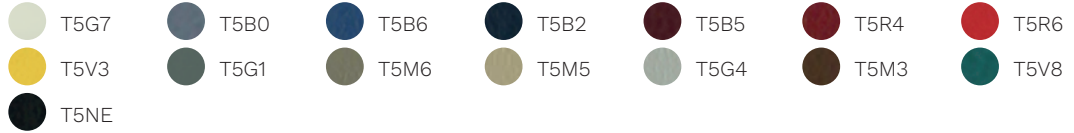

Stromboli

Silvertex

Valencia

Jet

Magnum (eco-leather)

Connect

Rivet

Era