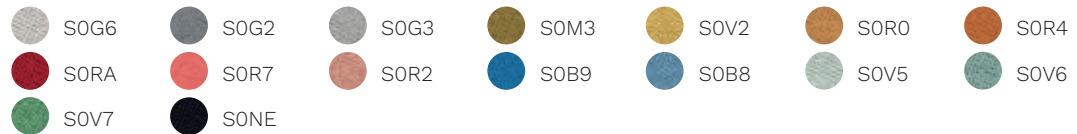

Poppea Chair - Multipurpose chair

TECHNICAL DETAILS

unibody	in polypropylene available in 9 different colours, 2 of which are made of a totally sustainable and 100% recycled polypropylene. The unibody can also be available in a fully upholstered version.		
base	- <u>4-leg steel rod base</u> (Ø 16 mm), with or without armrests, painted in black, white or chrome-plated. - <u>cantilever frame</u> in steel tube (Ø 12 mm) painted in black, white or chrome-plated.		
stackability	<u>4-leg chair without armrests</u> : it is possible to stack up to 8 chairs. <u>4-leg chair with armrests</u> : it is possible to stack up to 6 chairs. <u>cantilever frame chair</u> : it is possible to stack up to 8 chairs.		
accessories	removable rh or lh writing tablet, in HPL or nylon (only for cantilever frame chair).		
base finishes	Black steel	White steel	Chromed steel
unibody finishes	<p><b>Polypropylene</b></p> L1B1 - Snowball                       L1V0 - Citric                       L1M0 - Powder                       Upholstered L1R0 - Wine                       L1V1 - Swamp                       L1B0 - Moss L1B1 - Ocean (100% sustainable)                       L1G0 - Rock grey (100% sustainable)                       L1NE - Dark		
fabrics	<p><b>Cat. B</b> Bondai</p> TBB2                     TBB1                     TBB6                     TBB4                     TBV2                     TBR2                     TBR1 TBMN                     TBR3                     TBR0                     TBV1                     TBV4                     TBV0                     TBB0 TBM1                     TBBE                     TBGC                     TBAV                     TBG0                     TBZ0		
	<p><b>Cat. H</b> Madrid 3D</p> T3M0                     T3V0                     T3V2                     T3B2                     T3V4                     T3M3                     T3B3		

Boss FR (eco-leather)

**Cat. D**

King Flex

Time

Skill (eco-leather)

**Cat. F**

Step

Chili