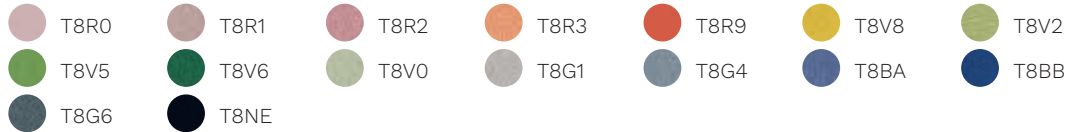

Boss FR (eco-leather)

**Cat. D**

King Flex

Time

Skill (eco-leather)

**Cat. F**

Step

Chili

Stromboli

Silvertex

Valencia

Jet

Magnum (eco-leather)

Connect

Rivet

Era