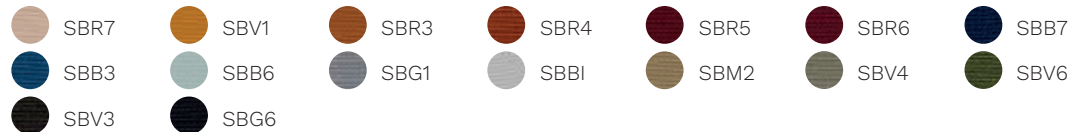

Boss FR (eco-leather)

Cat. D

King Flex

Time

Skill (eco-leather)

Cat. F

Step

Chili

Stromboli

Silvertex

Valencia

Jet