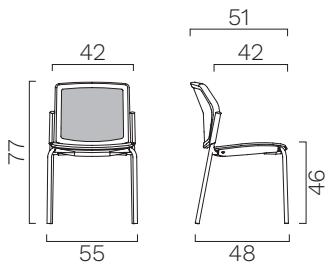

ABACUS

Without armrests.