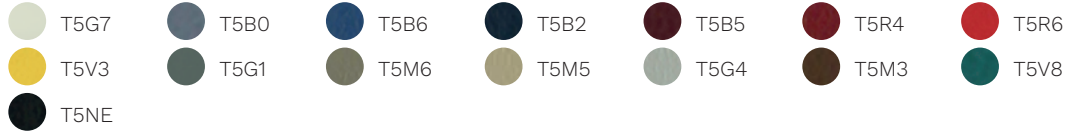

base finishes	Black steel          White steel          Chromed steel
---------------	---

armrests, backrest and seat finishes	<b>Polypropylene</b>	
	L2W0 White RAL 9003	L2NE Black

fabrics	<b>Cat. B</b> Bondai						
	TBB2 TBMN TBM1	TBB1 TBR3 TBBE	TBB6 TBR0 TBGC	TBB4 TBV1 TBAV	TBV2 TBV4 TBG0	TBR2 TBV0 TBZ0	TBR1 TBB0
	<b>Cat. H</b> Madrid 3D						
	T3M0 T3V0	T3V2	T3B2	T3V4	T3M3	T3B3	

Time

S6G2	S6V0	S6R2	S6R1	S6R6	S6R3	S6R5
S6B7	S6B1	S6B0	S6B4	S6V1	S6V3	S6V4
S6M2	S6M1	S6M0	S6G0	S6B5	S6G1	

Skill (eco-leather)

PGM3	PGTR	PGCD	PGTA	PGR1	PGCG	PGBZ
PGGB	PGVC	PGM2	PGNE			

**Cat. F**

Step

STX2	STZ9	STBS	STE1	STBS	STVU	STE4
STE3	STE2	STNE				

Chili

S0G6	S0G2	S0G3	S0M3	S0V2	S0R0	S0R4
S0RA	S0R7	S0R2	S0B9	S0B8	S0V5	S0V6
S0V7	S0NE					

Stromboli

S8G0	S8M1	S8R1	S8R3	S8R2	S8B3	S8B2
S8B0	S8V2	S8NE				

Silvertex

SBR7	SBV1	SBR3	SBR4	SBR5	SBR6	SBB7
SBB3	SBB6	SBG1	SBB1	SBM2	SBV4	SBV6
SBV3	SBG6					

Valencia

SWR6	SWBI	SWV7	SWRA	SWR8	SWR3	SWR2
SWB8	SWG4	SWB9	SWB2	SWM6	SWG0	SWG8
SWG7	SWG1					

Jet

JTW2	JTW3	JTH2	JTGM	JTYF	JT1R	JTRG
JTO1	JTR1	JTVM	JT07	JTVI	JTG3	JTV7
JTC1	JTV8	JTB3	JTZ6	JTM2	JTZO	

Magnum (eco-leather)