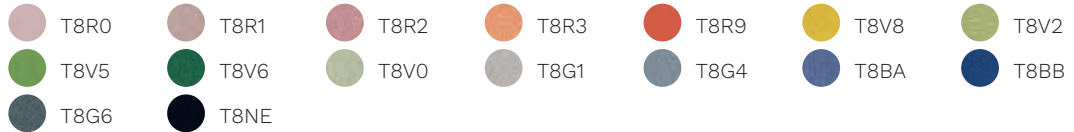

base finishes	Black steel          White steel          Chromed steel
---------------	---

armrests, backrest and seat finishes	<b>Polypropylene</b>	
	L2W0 White RAL 9003	L2NE Black

fabrics	<b>Cat. B</b> Bondai						
	TBB2 TBMN TBM1	TBB1 TBR3 TBBE	TBB6 TBR0 TBGC	TBB4 TBV1 TBAV	TBV2 TBV4 TBG0	TBR2 TBV0 TBZ0	TBR1 TBB0
	<b>Cat. H</b> Madrid 3D						
	T3M0 T3V0	T3V2	T3B2	T3V4	T3M3	T3B3	

Chili

S0G6	S0G2	S0G3	S0M3	S0V2	S0R0	S0R4
S0RA	S0R7	S0R2	S0B9	S0B8	S0V5	S0V6
S0V7	S0NE					

Stromboli

S8G0	S8M1	S8R1	S8R3	S8R2	S8B3	S8B2
S8B0	S8V2	S8NE				

Silvertex

SBR7	SBV1	SBR3	SBR4	SBR5	SBR6	SBB7
SBB3	SBB6	SBG1	SBB1	SBM2	SBV4	SBV6
SBV3	SBG6					

Valencia

SWR6	SWBI	SWV7	SWRA	SWR8	SWR3	SWR2
SWB8	SWG4	SWB9	SWB2	SWM6	SWG0	SWG8
SWG7	SWG1					

Jet

JTW2	JTW3	JTH2	JTGM	JTYF	JT1R	JTRG
JTO1	JTR1	JTVM	JT07	JTVI	JTG3	JTV7
JTC1	JTV8	JTB3	JTZ6	JTM2	JTZO	

Magnum (eco-leather)

Connect

Rivet

Era

Go Check

Rondo

Cat. G

Remix 3

Morph