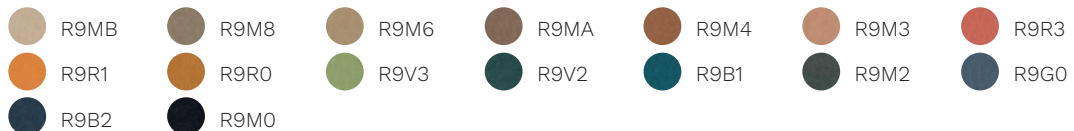

Magnum (eco-leather)

Connect

Rivet

Era

Go Check

Rondo

Cat. G

Remix 3

Morph

Focus

Focus Melange