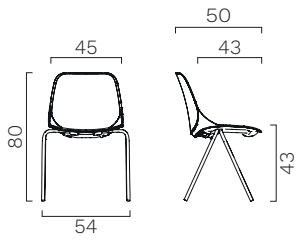

TECHNICAL DETAILS

unibody	in 6 mm thick polypropylene, available in 6 different colours and in a fire retardant version for the black colour L3NE.
armrests	metal armrests with black plastic elbow-rest.
base	<u>4-leg base</u> in chrome-plated tubular steel (Ø 19 mm, th. 1,5 mm). Also available with lateral hooks for connecting chairs
accessories	- <u>padded cushion</u> made of flexible polyurethane and covered in fabrics or eco-leather. The cushion is screwed to the seat. - <u>writing tablet</u> in black plastic to be fixed to the right armrest. - <u>joining hook</u> to connect the chairs together.
stackability	- <u>chair with and without armrests</u> : maximum 15 chairs. - <u>chair with and without armrests and cushion</u> : maximum 8 chairs. - <u>chair with armrests and writing tablet</u> : maximum 5 chairs.
linkability	it is possible to connect the chairs together by a hook under the seat
base finishes	 Chromed steel
unibody finishes	<p>Polipropilene</p> <p>  L2BI White  L2V0 Avocado  L2R0 Red  L2G0 Grey  L2B0 Blue  L2NE Black  L3NE Fire retardant black </p>
cushion fabrics	<p>Cat. B Bondai</p> <p>  TBB2  TBB1  TBB6  TBB4  TBV2  TBR2  TBR1  TBMN  TBR3  TBR0  TBV1  TBV4  TBV0  TBB0  TBM1  TBBE  TBGC  TBAV  TBG0  TBZ0 </p>

Rivet

Era

Go Check

Rondo

Cat. G

Savanna

ABACUS

Without armrests.

With armrests.

With armrests + writing tablet.

STACKABILITY

With and without armrests.
Max 15 chairs.

With or without armrests, with
padded cushion.
Max 15 chairs.

With armrests and writing tablet.
Max 5 chairs.