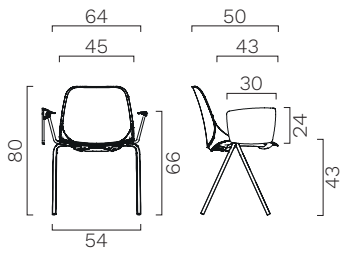

Rivet

Era

Go Check

Rondo

Cat. G

Savanna

ABACUS

Without armrests.

With armrests.

With armrests + writing tablet.

STACKABILITY

With and without armrests.
Max 15 chairs.

With or without armrests, with
padded cushion.
Max 15 chairs.

With armrests and writing tablet.
Max 5 chairs.