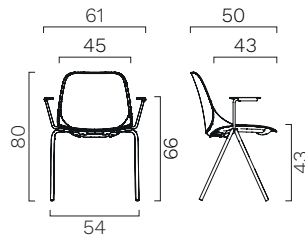

TECHNICAL DETAILS

unibody	in 6 mm thick polypropylene, available in 6 different colours and in a fire retardant version for the black colour L3NE.
armrests	metal armrests with black plastic elbow-rest.
base	<u>4-leg base</u> in chrome-plated tubular steel (Ø 19 mm, th. 1,5 mm). Also available with lateral hooks for connecting chairs
accessories	- <u>padded cushion</u> made of flexible polyurethane and covered in fabrics or eco-leather. The cushion is screwed to the seat. - <u>writing tablet</u> in black plastic to be fixed to the right armrest. - <u>joining hook</u> to connect the chairs together.
stackability	- <u>chair with and without armrests</u> : maximum 15 chairs. - <u>chair with and without armrests and cushion</u> : maximum 8 chairs. - <u>chair with armrests and writing tablet</u> : maximum 5 chairs.
linkability	it is possible to connect the chairs together by a hook under the seat
base finishes	 Chromed steel
unibody finishes	<p>Polipropilene</p> <p>  L2BI White  L2V0 Avocado  L2R0 Red  L2G0 Grey  L2B0 Blue  L2NE Black  L3NE Fire retardant black </p>
cushion fabrics	<p>Cat. B Bondai</p> <p>  TBB2  TBB1  TBB6  TBB4  TBV2  TBR2  TBR1  TBMN  TBR3  TBR0  TBV1  TBV4  TBV0  TBB0  TBM1  TBBE  TBGC  TBAV  TBG0  TBZ0 </p>

Rivet

Era

Go Check

Rondo

Cat. G

Savanna

ABACUS

Without armrests.

With armrests.

With armrests + writing tablet.

STACKABILITY

With and without armrests.
Max 15 chairs.

With or without armrests, with
padded cushion.
Max 15 chairs.

With armrests and writing tablet.
Max 5 chairs.