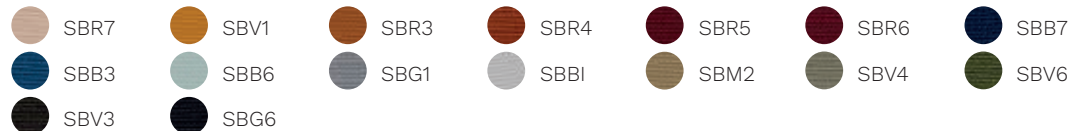

TECHNICAL DETAILS

unibody	in 6 mm thick polypropylene, available in 6 different colours and in a fire retardant version for the black colour L3NE.
armrests	metal armrests with black plastic elbow-rest.
base	<u>4-leg base</u> in chrome-plated tubular steel (Ø 19 mm, th. 1,5 mm). Also available with lateral hooks for connecting chairs
accessories	- <u>padded cushion</u> made of flexible polyurethane and covered in fabrics or eco-leather. The cushion is screwed to the seat. - <u>writing tablet</u> in black plastic to be fixed to the right armrest. - <u>joining hook</u> to connect the chairs together.
stackability	- <u>chair with and without armrests</u> : maximum 15 chairs. - <u>chair with and without armrests and cushion</u> : maximum 8 chairs. - <u>chair with armrests and writing tablet</u> : maximum 5 chairs.
linkability	it is possible to connect the chairs together by a hook under the seat
base finishes	 Chromed steel
unibody finishes	<p>Polipropilene</p> <p>  L2BI White  L2V0 Avocado  L2R0 Red  L2G0 Grey  L2B0 Blue  L2NE Black  L3NE Fire retardant black </p>
cushion fabrics	<p>Cat. B Bondai</p> <p>  TBB2  TBB1  TBB6  TBB4  TBV2  TBR2  TBR1  TBMN  TBR3  TBR0  TBV1  TBV4  TBV0  TBB0  TBM1  TBBE  TBGC  TBAV  TBG0  TBZ0 </p>

Cat. H

Madrid 3D

Boss FR (eco-leather)

Cat. D

King Flex

Time

Skill (eco-leather)

Cat. F

Step

Chili

Stromboli

Silvertex

Valencia

Jet

Magnum (eco-leather)

Connect

Rivet

Era

Go Check

Rondo

Cat. G

Savanna

ABACUS

Without armrests.