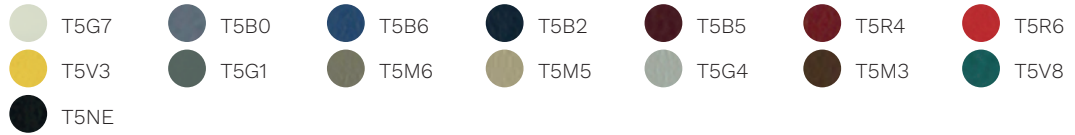

Magnum (eco-leather)