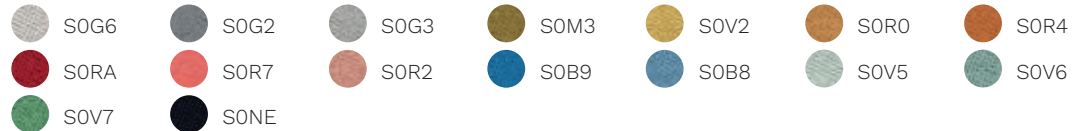

Cat. H

Madrid 3D

Boss FR (eco-leather)

Cat. D

King Flex

Time

Skill (eco-leather)

Cat. F

Step

Chili

Stromboli

Silvertex

Valencia

Jet