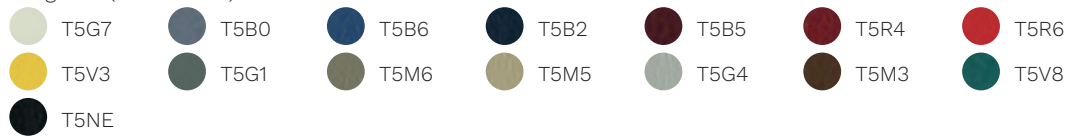

Magnum (eco-leather)