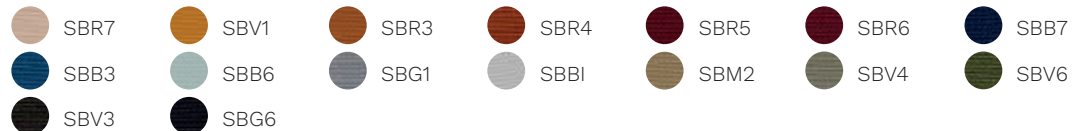

Cat. H

Madrid 3D

Boss FR (eco-leather)

Cat. D

King Flex

Time

Skill (eco-leather)

Cat. F

Step

Chili

Stromboli

Silvertex

Valencia

Jet

Magnum (eco-leather)

Connect

Rivet

Era

Go Check

Rondo

Cat. G

Savanna

ABAQUE

Sans accoudoirs.