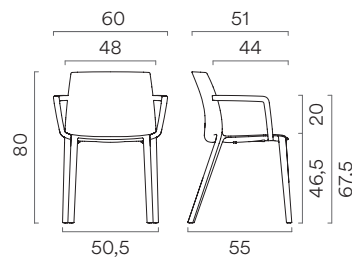

Rivet

Era

Go Check

Rondo

Cat. G

Savanna

ABACUS

Without armrests

With armrests

STACKABILITY

Without armrests
max 7 chairs

With armrests
max 7 chairs