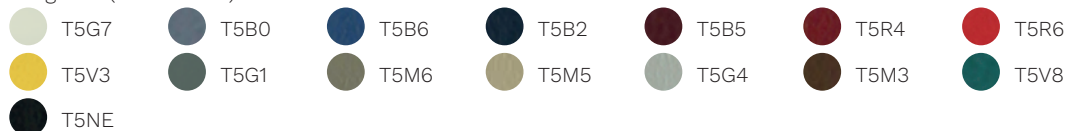

Magnum (eco-leather)