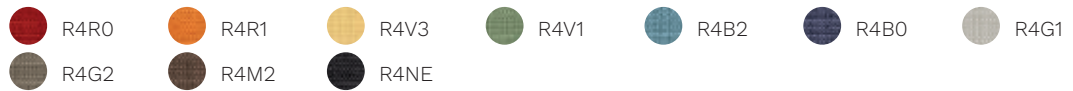

Rivet

Era

Go Check

Rondo

Cat. G

Savanna

ABACUS

Without armrests