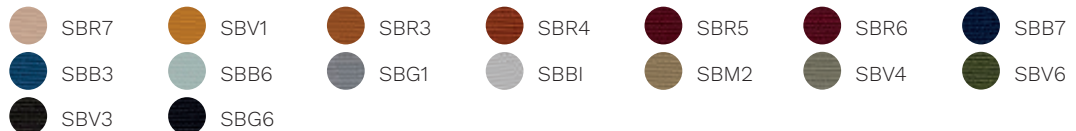

Boss FR (eco-leather)

- T4BI
- T4M5
- T4M8
- T4M6
- T4M4
- T4M7
- T4M3
- T4M0
- T4M1
- T4M2
- T4V0
- T4G0
- T4G1
- T4R1
- T4R0
- T4B0
- T4B1
- T4V4
- T4V1
- T4NE

Cat. D

King Flex

Time

Skill (eco-leather)

Cat. F

Step

Chili

Stromboli

Silververtex

Valencia

Jet

Magnum (eco-leather)

Connect

Rivet

Era

Go Check

Rondo

Cat. G

Savanna

ABACUS

Without armrests