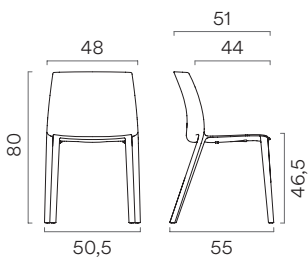

Rivet

Era

Go Check

Rondo

Cat. G

Savanna

ABACUS

Without armrests

With armrests

STACKABILITY

Without armrests
max 7 chairs

With armrests
max 7 chairs