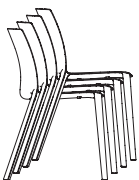

stackability maximum of 7 chairs (with or without armrests).

seat finishes

Polypropylene

- L1B1 - Snowball
- L1M0 - Powder
- L1V1 - Swamp
- L1B0 - Moss
- L1B1 - Ocean (100% eco-sustainable)
- L1G1 - Road

Rivet

Era

Go Check

Rondo

Cat. G

Savanna

ABACUS

Without armrests

With armrests

STACKABILITY

Without armrests
max 7 chairs

With armrests
max 7 chairs