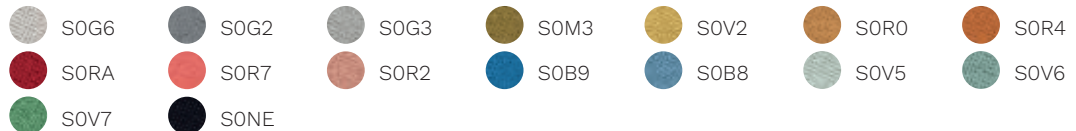

Cat. D

King Flex

Time

Skill (eco-leather)

Cat. F

Step

Chili

Stromboli

Silververtex

Valencia

Jet

Magnum (eco-leather)