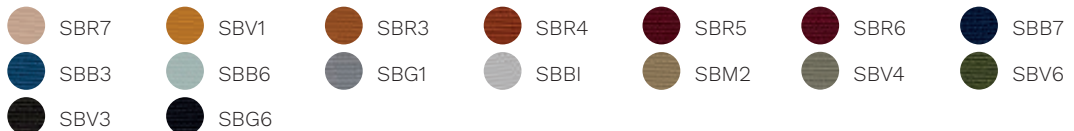

Boss FR (simili-cuir)

- T4B1
- T4M5
- T4M8
- T4M6
- T4M4
- T4M7
- T4M3
- T4M0
- T4M1
- T4M2
- T4V0
- T4G0
- T4G1
- T4R1
- T4R0
- T4B0
- T4B1
- T4V4
- T4V1
- T4NE

Cat. D

King Flex

Time

Skill (simili-cuir)

Cat. F

Step

Chili

Stromboli

Silververtex

Valencia

Jet

Magnum (simili-cuir)

Connect

Rivet

Era

Go Check

Rondo

Cat. G

Savanna

ABAQUE

Sans accoudoirs