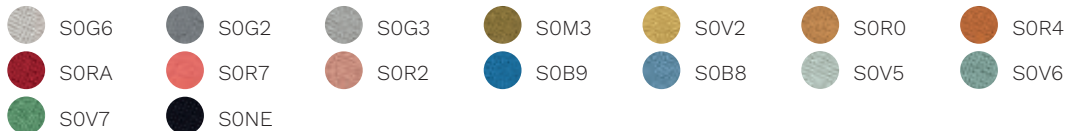

Cat. D

King Flex

Time

Skill (simili-cuir)

Cat. F

Step

Chili

Stromboli

Silververtex

Valencia

Jet

Magnum (simili-cuir)