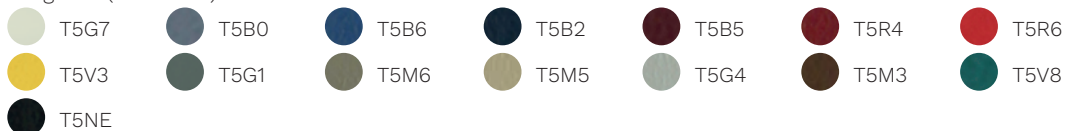

Boss FR (simili-cuir)

- T4B1
- T4M5
- T4M8
- T4M6
- T4M4
- T4M7
- T4M3
- T4M0
- T4M1
- T4M2
- T4V0
- T4G0
- T4G1
- T4R1
- T4R0
- T4B0
- T4B1
- T4V4
- T4V1
- T4NE

Cat. D

King Flex

Time

Skill (simili-cuir)

Cat. F

Step

Chili

Stromboli

Silververtex

Valencia

Jet

Magnum (simili-cuir)

Connect