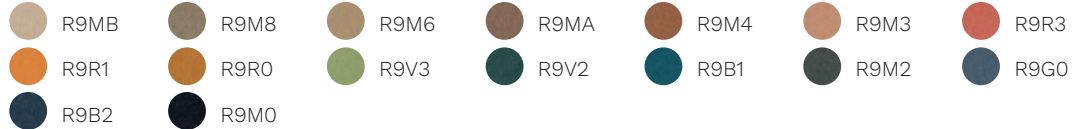

base finishes	 Black steel  White steel  Natural oak
---------------	--

fabrics	Cat. H Madrid 3D  T3M0  T3V0  T3V2  T3B2  T3V4  T3M3  T3B3
	Cat. D Time  S6G2  S6V0  S6R2  S6R1  S6R6  S6R3  S6R5  S6B7  S6B1  S6B0  S6B4  S6V1  S6V3  S6V4  S6M2  S6M1  S6M0  S6G0  S6B5  S6G1
	Skill (eco-leather)  PGM3  PGTR  PGCD  PGTA  PGR1  PGCG  PGBZ  PGBB  PGVC  PGM2  PGNE
	Cat. F Step  STX2  STZ9  STSB  STE1  STBS  STVU  STE4  STE3  STE2  STNE

Era

Go Check

Rondo

Cat. G

Remix 3

Oceanic

Focus

Focus Melange

Aida

Cat. Q

Steelcut Trio 3

Ecriture

Ombra

Cat. P

Leather

Cat. PX