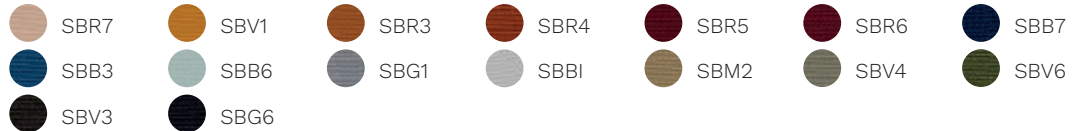

Chili

Stromboli

Silvertex

Valencia

Jet

Magnum (eco-leather)

Connect

Rivet

Era

Go Check

Rondo