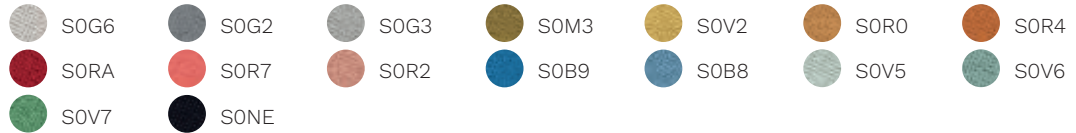

Chili

Stromboli

Silvertex

Valencia

Jet

Magnum (eco-leather)

Connect

Rivet

Era

Go Check

Rondo