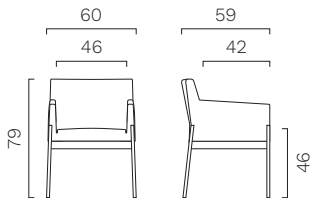

Corrected grain leather

Cat. X

Montana

ABACUS

Armchair with 4-leg tubular steel frame.

Armchair with 4-leg frame in solid wood with natural oak finish.