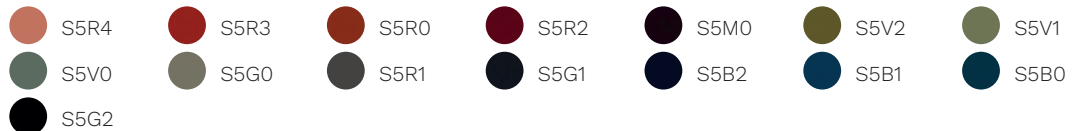

base finishes	 Black steel  White steel  Natural oak
---------------	--

fabrics	Cat. H Madrid 3D  T3M0  T3V0  T3V2  T3B2  T3V4  T3M3  T3B3
	Cat. D Time  S6G2  S6V0  S6R2  S6R1  S6R6  S6R3  S6R5  S6B7  S6B1  S6B0  S6B4  S6V1  S6V3  S6V4  S6M2  S6M1  S6M0  S6G0  S6B5  S6G1
	Skill (eco-leather)  PGM3  PGTR  PGCD  PGTA  PGR1  PGCG  PGBZ  PGBB  PGVC  PGM2  PGNE
	Cat. F Step  STX2  STZ9  STSB  STE1  STBS  STVU  STE4  STE3  STE2  STNE

Aida

Cat. Q

Steelcut Trio 3

Ecriture

Ombra

Cat. P

Leather

Cat. PX