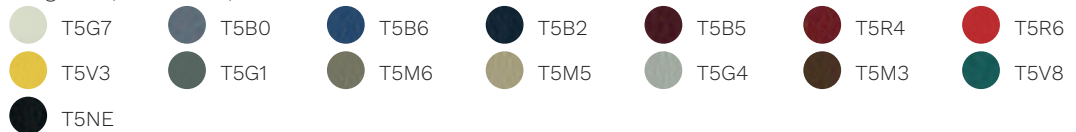

Magnum (eco-leather)