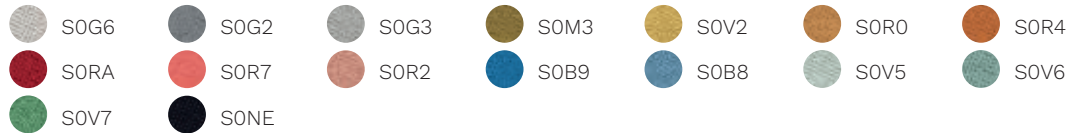

base steel band sliding frame in black or chromed steel finish.

base finishes  Black steel  Chromed steel

fabrics

Cat. H

Madrid 3D

 T3M0  T3V0  T3V2  T3B2  T3V4  T3M3  T3B3

Boss FR (eco-leather)

 T4BI  T4M5  T4M8  T4M6  T4M4  T4M7  T4M3  
 T4M0  T4M1  T4M2  T4V0  T4G0  T4G1  T4R1  
 T4R0  T4B0  T4B1  T4V4  T4V1  T4NE

Skill (eco-leather)

Cat. F

Step

Chili

Stromboli

Silvertex

Valencia

Jet

Magnum (eco-leather)

Connect

Rivet

Era

Go Check  
 T9B7  T9B8  T9B9  T9R5  T9R6  T9R7  T9V0  
 T9V2  T9V3  T9G0  T9G2  T9G4

Rondo  
 R0B3  R0B4  R0R1  R0R0  R0R4  R0M0  R0G2  
 R0G0  R0M3  R0V1  R0V3  R0NE

**Cat. G**

Remix 3

 RIO3  RIRB  RIRG  RIRE  RIBR  RIO1  RIMC  
 RITA  RIBE  RIEC  RIH2  RIGC  RILV  RIB4  
 RIA4  RIB1  RIV4  RIGB  RIG2  RIR2  RIV1  
 RIO4  RIYE  RIV3  RIGR

Oceanic

 S2B4  S2B3  S2B2  S2R1  S2R2  S2R0  S2V2  
 S2V0  S2G0  S2M0