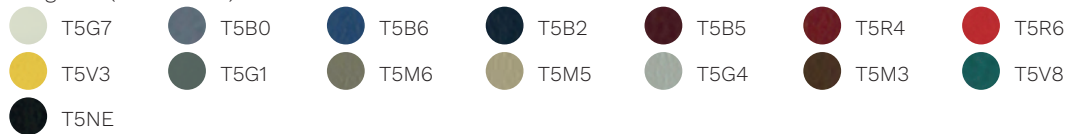

base steel band sliding frame in black or chromed steel finish.

base finishes  Black steel  Chromed steel

fabrics

Cat. H

Madrid 3D

 T3M0  T3V0  T3V2  T3B2  T3V4  T3M3  T3B3

Boss FR (eco-leather)

 T4BI  T4M5  T4M8  T4M6  T4M4  T4M7  T4M3  
 T4M0  T4M1  T4M2  T4V0  T4G0  T4G1  T4R1  
 T4R0  T4B0  T4B1  T4V4  T4V1  T4NE

Skill (eco-leather)

Cat. F

Step

Chili

Stromboli

Silvertex

Valencia

Jet

Magnum (eco-leather)

Connect

Rivet

Era

Go Check  
 T9B7  T9B8  T9B9  T9R5  T9R6  T9R7  T9V0  
 T9V2  T9V3  T9G0  T9G2  T9G4

Rondo  
 R0B3  R0B4  R0R1  R0R0  R0R4  R0M0  R0G2  
 R0G0  R0M3  R0V1  R0V3  R0NE

**Cat. G**

Remix 3

 RIO3  RIRB  RIRG  RIRE  RIBR  RIO1  RIMC  
 RITA  RIBE  RIEC  RIH2  RIGC  RILV  RIB4  
 RIA4  RIB1  RIV4  RIGB  RIG2  RIR2  RIV1  
 RIO4  RIYE  RIV3  RIGR

Oceanic

 S2B4  S2B3  S2B2  S2R1  S2R2  S2R0  S2V2  
 S2V0  S2G0  S2M0