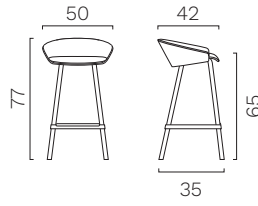

Corrected grain leather

Cat. X

Montana

ABACUS

4-leg tubular steel frame

Stool H. 51 cm.

Stool H. 65 cm.
With footrest.

Stool H. 75 cm.
With footrest.

4-leg frame in natural ash varnished oak finish

Stool H. 51 cm.
With footrest.

Stool H. 65 cm.
With footrest.

Stool H. 75 cm.
With footrest.

Circular steel plate base

Swivel stool.
With footrest.
Gas lift.

4.star base on castors

Swivel stool H. 51 cm.