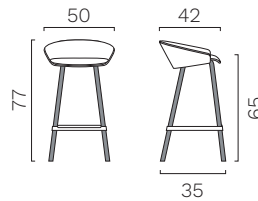

Corrected grain leather

Cat. X

Montana

ABACUS

4-leg tubular steel frame

Stool H. 51 cm.

Stool H. 65 cm.
With footrest.

Stool H. 75 cm.
With footrest.

4-leg frame in natural ash varnished oak finish

Stool H. 51 cm.
With footrest.

Stool H. 65 cm.
With footrest.

Stool H. 75 cm.
With footrest.

Circular steel plate base

Swivel stool.
With footrest.
Gas lift.

4.star base on castors

Swivel stool H. 51 cm.