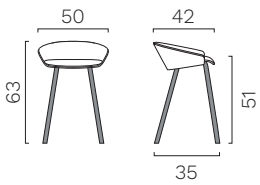

Corrected grain leather

Cat. X

Montana

ABACUS

4-leg tubular steel frame

Stool H. 51 cm.

Stool H. 65 cm.
With footrest.

Stool H. 75 cm.
With footrest.

4-leg frame in natural ash varnished oak finish

Stool H. 51 cm.
With footrest.

Stool H. 65 cm.
With footrest.

Stool H. 75 cm.
With footrest.

Circular steel plate base

Swivel stool.
With footrest.
Gas lift.

4.star base on castors

Swivel stool H. 51 cm.