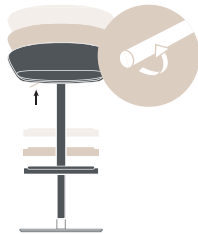

KARL

Karl Fabric - Stool

FREZZA

TECHNICAL DETAILS

design Luca Nichetto

backrest	with cold-moulded polyurethane foam padding, with internal tubular steel frame. Upholstered in fabric, leather or eco-leather.
seat	padded and upholstered beech plywood.
height adjustment	by gas lift. Allows an excursion of 17 cm.

base	- <u>4-leg tubular steel base</u> in chromed or white or black embossed finish, in 3 different heights (H. 51 - 65 - 75 cm), where the medium and the high versions are equipped with a footrest.
	- <u>4-leg frame in natural ash varnished oak finish</u> in 3 different heights (H. 51 - 65 - 75 cm), where the medium and high versions are equipped with a black or white steel footrest.
	- <u>round steel plate</u> in a chromed or embossed white or black finish.
	- <u>4-star white or black aluminium base</u> with self-locking dual-tread rubbered swivel castors Ø 65 mm

4-leg frame in natural ash varnished oak finish

Stool H. 51 cm.
With footrest.

Stool H. 65 cm.
With footrest.

Stool H. 75 cm.
With footrest.

Circular steel plate base

Swivel stool.
With footrest.
Gas lift.