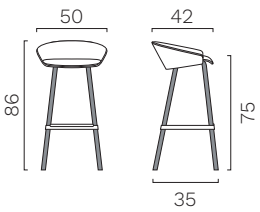

Corrected grain leather

Cat. X

Montana

ABACUS

4-leg tubular steel frame

Stool H. 51 cm.

Stool H. 65 cm.
With footrest.

Stool H. 75 cm.
With footrest.

4-leg frame in natural ash varnished oak finish

Stool H. 51 cm.
With footrest.

Stool H. 65 cm.
With footrest.

Stool H. 75 cm.
With footrest.

Circular steel plate base

Swivel stool.
With footrest.
Gas lift.

4.star base on castors

Swivel stool H. 51 cm.