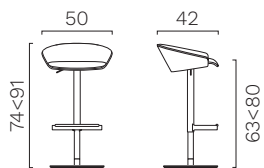

Corrected grain leather

Cat. X

Montana

ABACUS

4-leg tubular steel frame

Stool H. 51 cm.

Stool H. 65 cm.
With footrest.

Stool H. 75 cm.
With footrest.

4-leg frame in natural ash varnished oak finish

Stool H. 51 cm.
With footrest.

Stool H. 65 cm.
With footrest.

Stool H. 75 cm.
With footrest.

Circular steel plate base

Swivel stool.
With footrest.
Gas lift.

4.star base on castors

Swivel stool H. 51 cm.