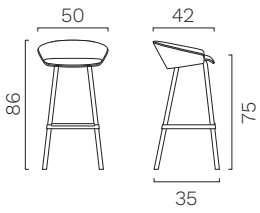

Corrected grain leather

Cat. X

Montana

ABACUS

4-leg tubular steel frame

Stool H. 51 cm.

Stool H. 65 cm.
With footrest.

Stool H. 75 cm.
With footrest.

4-leg frame in natural ash varnished oak finish

Stool H. 51 cm.
With footrest.

Stool H. 65 cm.
With footrest.

Stool H. 75 cm.
With footrest.

Circular steel plate base

Swivel stool.
With footrest.
Gas lift.

4.star base on castors

Swivel stool H. 51 cm.