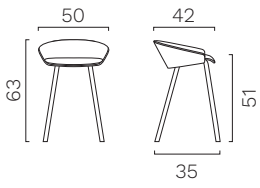

Corrected grain leather

Cat. X

Montana

ABACUS

4-leg tubular steel frame

Stool H. 51 cm.

Stool H. 65 cm.
With footrest.

Stool H. 75 cm.
With footrest.

4-leg frame in natural ash varnished oak finish

Stool H. 51 cm.
With footrest.

Stool H. 65 cm.
With footrest.

Stool H. 75 cm.
With footrest.

Circular steel plate base

Swivel stool.
With footrest.
Gas lift.

4.star base on castors

Swivel stool H. 51 cm.