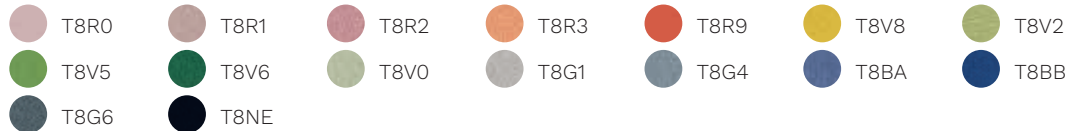

Silvertex

Valencia

Jet

Magnum (simili-cuir)

Connect

Rivet

Era

Go Check