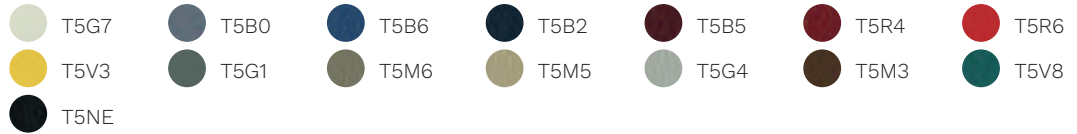

Silvertex

Valencia

Jet

Magnum (simili-cuir)

Connect

Rivet

Era

Go Check