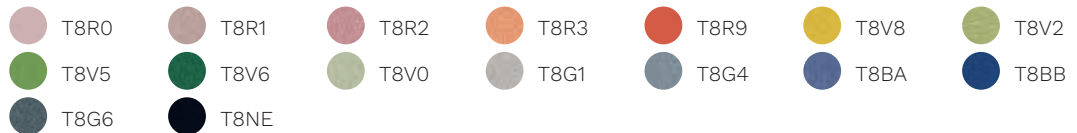

Skill (ecopelle)

---

**Cat. F**

Step

Chili

Stromboli

Silvertex

Valencia

Jet

Magnum (ecopelle)

Connect

Rivet

Era

Go Check

Rondo