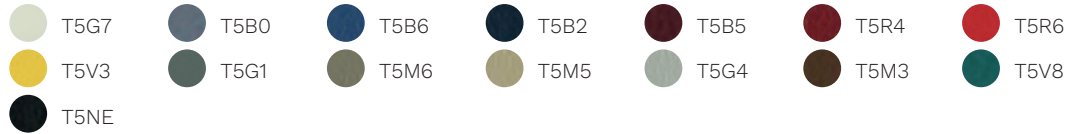

Magnum (ecopelle)