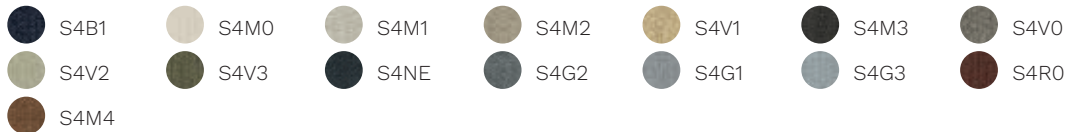

Aida

Cat. Q

Steelcut Trio 3

Ecriture

Ombra

Cat. P

Leather

Cat. PX

Corrected grain leather

Cat. X

Montana

ABACUS

Without armrests.

4-leg frame in solid wood natural oak finish.

With armrests.

4-leg frame in solid wood natural oak finish.