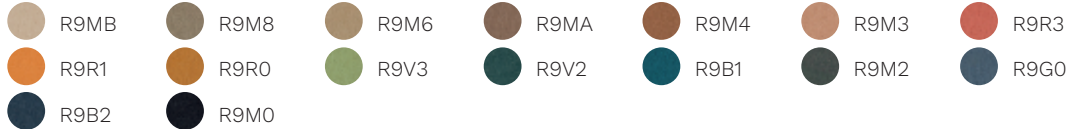

Era

Go Check

Rondo

Cat. G

Remix 3

Oceanic

Focus

Focus Melange

Aida

Cat. Q

Steelcut Trio 3

Ecriture

Ombra

Cat. P

Leather

Cat. PX