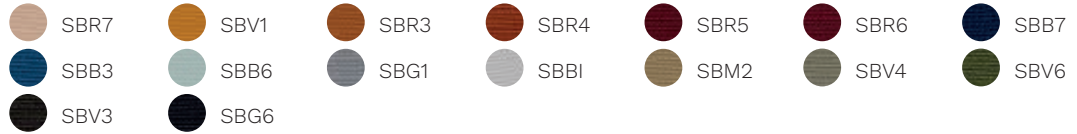

Stromboli

Silvertex

Valencia

Jet

Magnum (eco-leather)

Connect

Rivet

Era

Go Check

Rondo