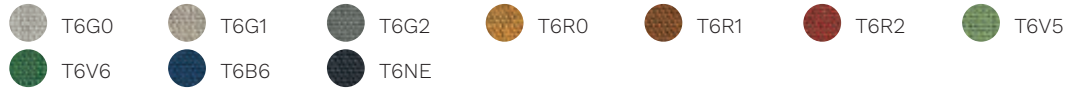

Stromboli

Silvertex

Valencia

Jet

Magnum (eco-leather)

Connect

Rivet

Era

Go Check

Rondo