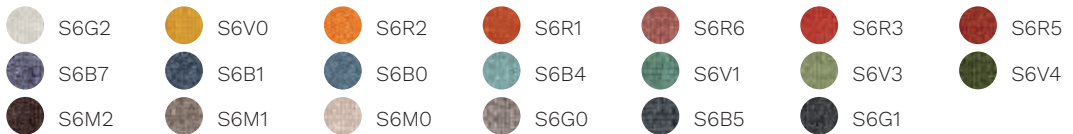

base - 4-leg frame in solid wood natural oak finish.

base finishes  Natural oak

fabrics

Cat. D

Time

Skill (eco-leather)

Cat. F

Step