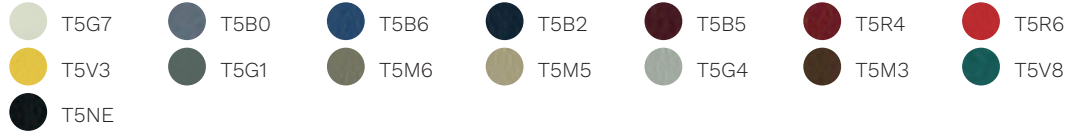

Magnum (eco-leather)