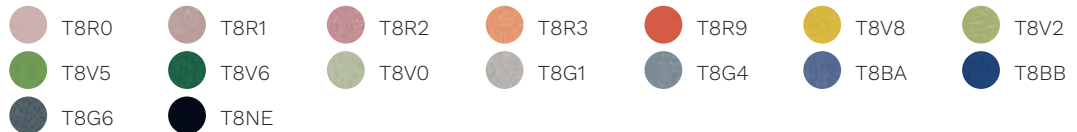

Era

Go Check

Rondo

Cat. G

Remix 3

Oceanic

Focus

Focus Melange