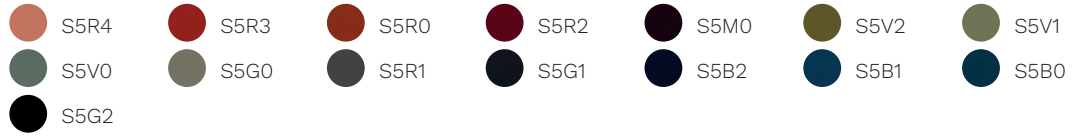

Rondo

Cat. G

Remix 3

Oceanic

Focus

Focus Melange

Aida

Cat. Q

Steelcut Trio 3

Ecriture

Ombra

---

**Cat. P**

Pelle

---

**Cat. PX**