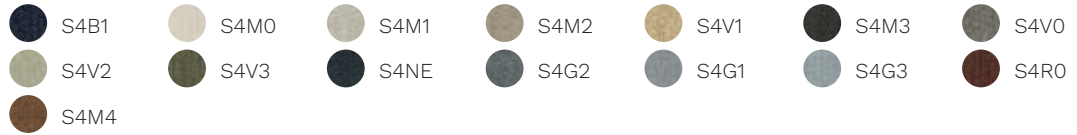

Rondo

Cat. G

Remix 3

Oceanic

Focus

Focus Melange

Aida

Cat. Q

Steelcut Trio 3

Ecriture

Ombra

---

**Cat. P**

Pelle

---

**Cat. PX**