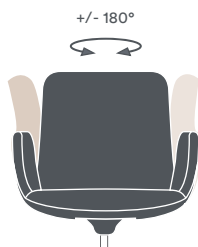

device harmonic tilting: oscillation angles 7° backwards, 4° forwards. Seat starting position 3° backwards. This device allows a pleasant and slight oscillation of the chair.

Right hand lever adjusts the height of the seat

device automatic return device with 180° right – 180° left rotation. This system returns the chair automatically to the initial position. Can only be combined with base on glides.

height adjustment with gas lift system, which allows a 10 cm excursion.