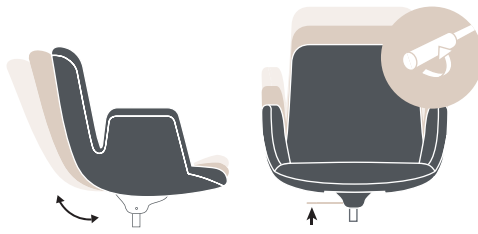

device harmonic tilting: oscillation angles 7° backwards, 4° forwards. Seat starting position 3° backwards. This device allows a pleasant and slight oscillation of the chair.

Right hand lever adjusts the height of the seat

device automatic return device with 180° right – 180° left rotation. This system returns the chair automatically to the initial position. Can only be combined with base on glides.

height adjustment with gas lift system, which allows a 10 cm excursion.