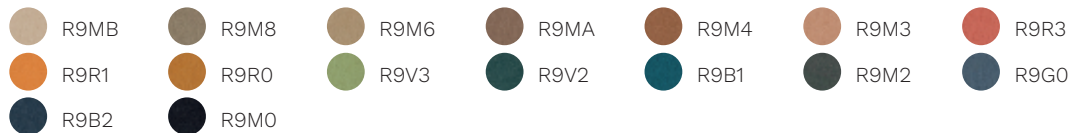

Silvertex

 SBR7	 SBV1	 SBR3	 SBR4	 SBR5	 SBR6	 SBB7
 SBB3	 SBB6	 SBG1	 SBB1	 SBM2	 SBV4	 SBV6
 SBV3	 SBG6					

Valencia

 SWR6	 SWBI	 SWV7	 SWRA	 SWR8	 SWR3	 SWR2
 SWB8	 SWG4	 SWB9	 SWB2	 SWM6	 SWG0	 SWG8
 SWG7	 SWG1					

Jet

 JTW2	 JTW3	 JTH2	 JTGM	 JTYF	 JT1R	 JTRG
 JTO1	 JTR1	 JTMV	 JT07	 JTVI	 JTG3	 JTV7
 JTC1	 JTV8	 JTB3	 JTZ6	 JTM2	 JTZ0	

Magnum (eco-leather)

 T5G7	 T5B0	 T5B6	 T5B2	 T5B5	 T5R4	 T5R6
 T5V3	 T5G1	 T5M6	 T5M5	 T5G4	 T5M3	 T5V8
 T5NE						

Connect

 T6G0	 T6G1	 T6G2	 T6R0	 T6R1	 T6R2	 T6V5
 T6V6	 T6B6	 T6NE				

Rivet

Era

Go Check

Rondo

Cat. G

Remix 3

Oceanic

Focus

Focus Melange

Aida

Cat. Q

Steelcut Trio 3

Ecriture

Ombra