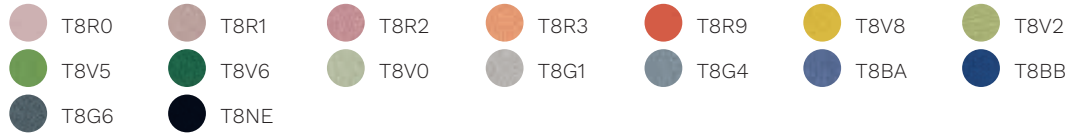

Silvertex

 SBR7	 SBV1	 SBR3	 SBR4	 SBR5	 SBR6	 SBB7
 SBB3	 SBB6	 SBG1	 SBB1	 SBM2	 SBV4	 SBV6
 SBV3	 SBG6					

Valencia

 SWR6	 SWBI	 SWV7	 SWRA	 SWR8	 SWR3	 SWR2
 SWB8	 SWG4	 SWB9	 SWB2	 SWM6	 SWG0	 SWG8
 SWG7	 SWG1					

Jet

 JTW2	 JTW3	 JTH2	 JTGM	 JTYF	 JT1R	 JTRG
 JTO1	 JTR1	 JTMV	 JT07	 JTVI	 JTG3	 JTV7
 JTC1	 JTV8	 JTB3	 JTZ6	 JTM2	 JTZ0	

Magnum (eco-leather)

 T5G7	 T5B0	 T5B6	 T5B2	 T5B5	 T5R4	 T5R6
 T5V3	 T5G1	 T5M6	 T5M5	 T5G4	 T5M3	 T5V8
 T5NE						

Connect

 T6G0	 T6G1	 T6G2	 T6R0	 T6R1	 T6R2	 T6V5
 T6V6	 T6B6	 T6NE				

Rivet

Era

Go Check

Rondo

Cat. G

Remix 3