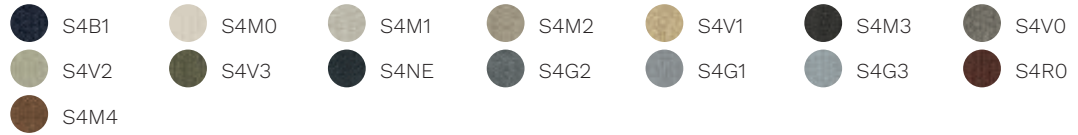

Silvertex

 SBR7	 SBV1	 SBR3	 SBR4	 SBR5	 SBR6	 SBB7
 SBB3	 SBB6	 SBG1	 SBB1	 SBM2	 SBV4	 SBV6
 SBV3	 SBG6					

Valencia

 SWR6	 SWBI	 SWV7	 SWRA	 SWR8	 SWR3	 SWR2
 SWB8	 SWG4	 SWB9	 SWB2	 SWM6	 SWG0	 SWG8
 SWG7	 SWG1					

Oceanic

Focus

Focus Melange

Aida

Cat. Q

Steelcut Trio 3

Ecriture

Ombra