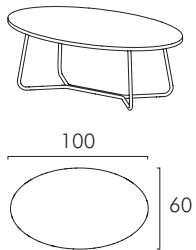

## TECHNICAL DETAILS

design d.FLUX

top	oval shaped melamine with 18 mm thickness, available in the following dimensions W. 100X60 and W. 140X80, 35 cm high.
structure	Ø 16 mm tubular steel with epoxy powder coating or chrome-plated. Equipped with non-slip rubber feet.
table dimensions	W. 100 cm D. 60 cm H. 35 cm W. 140 cm D. 80 cm H. 35 cm
structure finishes	 Black steel  White steel  Chromed steel

## ABACUS

Oval table.  
W. 100 cm D. 60 cm H. 35 cm

Oval table.  
W. 140 cm D. 80 cm H. 35 cm