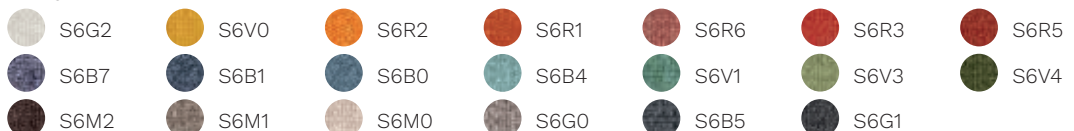

### Cat. H

Madrid 3D

Boss FR (eco-leather)

### Cat. D

King Flex

Time

Skill (eco-leather)

Cat. F

Step

Chili

Stromboli