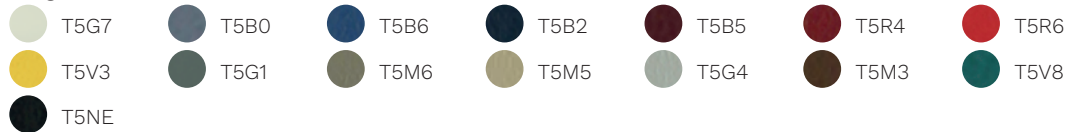

Silvertex

Valencia

Jet

Magnum (eco-leather)

Connect

Rivet

Era

Go Check  
 T9B7  T9B8  T9B9  T9R5  T9R6  T9R7  T9V0  
 T9V2  T9V3  T9G0  T9G2  T9G4

Rondo  
 R0B3  R0B4  R0R1  R0R0  R0R4  R0M0  R0G2  
 R0G0  R0M3  R0V1  R0V3  R0NE

**Cat. G**

Remix 3

 RIO3  RIRB  RIRG  RIRE  RIBR  RIO1  RIMC  
 RITA  RIBE  RIEC  RIH2  RIGC  RILV  RIB4  
 RIA4  RIB1  RIV4  RIGB  RIG2  RIR2  RIV1  
 RIO4  RIYE  RIV3  RIGR

Oceanic

 S2B4  S2B3  S2B2  S2R1  S2R2  S2R0  S2V2  
 S2V0  S2G0  S2M0

Focus

 R9MB  R9M8  R9M6  R9MA  R9M4  R9M3  R9R3  
 R9R1  R9R0  R9V3  R9V2  R9B1  R9M2  R9G0  
 R9B2  R9M0

Focus Melange

 R8M4  R8M6  R8R1  R8V3  R8V7  R8G9  R8G0  
 R8B2  R8B1  R8M5  R8R4  R8M0  R8M1  R8G3  
 R8G4  R8G5