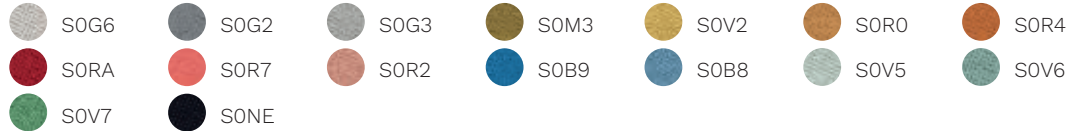

Skill (eco-leather)

Cat. F

Step

Chili

Stromboli

Silvertex

Valencia

Jet

Magnum (eco-leather)

Connect

Rivet

Era