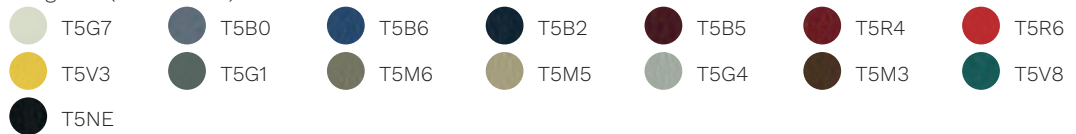

Connect

Rivet

Era

Go Check
 T9B7  T9B8  T9B9  T9R5  T9R6  T9R7  T9V0
 T9V2  T9V3  T9G0  T9G2  T9G4

Rondo
 R0B3  R0B4  R0R1  R0R0  R0R4  R0M0  R0G2
 R0G0  R0M3  R0V1  R0V3  R0NE

Cat. G

Remix 3

 RIO3  RIRB  RIRG  RIRE  RIBR  RIO1  RIMC
 RITA  RIBE  RIEC  RIH2  RIGC  RILV  RIB4
 RIA4  RIB1  RIV4  RIGB  RIG2  RIR2  RIV1
 RIO4  RIYE  RIV3  RIGR

Oceanic

 S2B4  S2B3  S2B2  S2R1  S2R2  S2R0  S2V2
 S2V0  S2G0  S2M0

Focus

 R9MB  R9M8  R9M6  R9MA  R9M4  R9M3  R9R3
 R9R1  R9R0  R9V3  R9V2  R9B1  R9M2  R9G0
 R9B2  R9M0

Focus Melange

 R8M4  R8M6  R8R1  R8V3  R8V7  R8G9  R8G0
 R8B2  R8B1  R8M5  R8R4  R8M0  R8M1  R8G3
 R8G4  R8G5