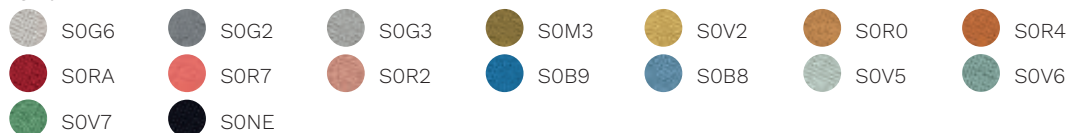

tessuti

Cat. H

Madrid 3D

Boss FR (ecopelle)

Cat. D

King Flex

Time

Skill (ecopelle)

Cat. F

Step

Chili

Stromboli

Silververtex

Valencia

Jet

Magnum (ecopelle)

Connect

Rivet

Era

Go Check
 T9B7  T9B8  T9B9  T9R5  T9R6  T9R7  T9V0
 T9V2  T9V3  T9G0  T9G2  T9G4

Rondo
 R0B3  R0B4  R0R1  R0R0  R0R4  R0M0  R0G2
 R0G0  R0M3  R0V1  R0V3  R0NE

Cat. G

Remix 3

 RIO3  RIRB  RIRG  RIRE  RIBR  RIO1  RIMC
 RITA  RIBE  RIEC  RIH2  RIGC  RILV  RIB4
 RIA4  RIB1  RIV4  RIGB  RIG2  RIR2  RIV1
 RIO4  RIYE  RIV3  RIGR

Oceanic

 S2B4  S2B3  S2B2  S2R1  S2R2  S2R0  S2V2
 S2V0  S2G0  S2M0

Focus

 R9MB  R9M8  R9M6  R9MA  R9M4  R9M3  R9R3
 R9R1  R9R0  R9V3  R9V2  R9B1  R9M2  R9G0
 R9B2  R9M0

Focus Melange

 R8M4  R8M6  R8R1  R8V3  R8V7  R8G9  R8G0
 R8B2  R8B1  R8M5  R8R4  R8M0  R8M1  R8G3
 R8G4  R8G5