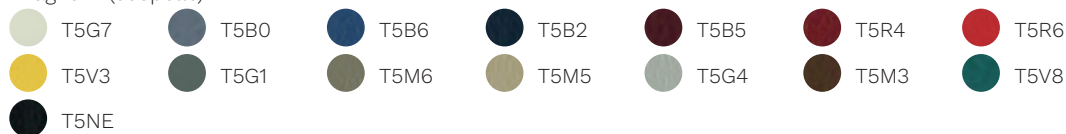

Cat. F

Step

Chili

Stromboli

Silververtex

Valencia

Jet

Magnum (ecopelle)

Connect

Rivet

Era

Go Check
 T9B7  T9B8  T9B9  T9R5  T9R6  T9R7  T9V0
 T9V2  T9V3  T9G0  T9G2  T9G4

Rondo
 R0B3  R0B4  R0R1  R0R0  R0R4  R0M0  R0G2
 R0G0  R0M3  R0V1  R0V3  R0NE

Cat. G

Remix 3

 RIO3  RIRB  RIRG  RIRE  RIBR  RIO1  RIMC
 RITA  RIBE  RIEC  RIH2  RIGC  RILV  RIB4
 RIA4  RIB1  RIV4  RIGB  RIG2  RIR2  RIV1
 RIO4  RIYE  RIV3  RIGR

Oceanic

 S2B4  S2B3  S2B2  S2R1  S2R2  S2R0  S2V2
 S2V0  S2G0  S2M0

Focus

 R9MB  R9M8  R9M6  R9MA  R9M4  R9M3  R9R3
 R9R1  R9R0  R9V3  R9V2  R9B1  R9M2  R9G0
 R9B2  R9M0

Focus Melange

 R8M4  R8M6  R8R1  R8V3  R8V7  R8G9  R8G0
 R8B2  R8B1  R8M5  R8R4  R8M0  R8M1  R8G3
 R8G4  R8G5