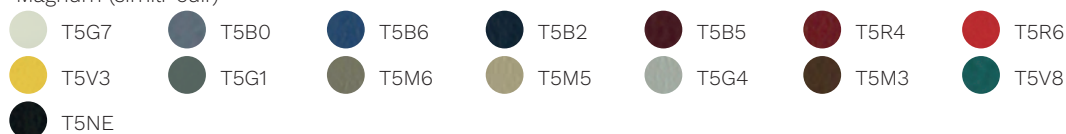

Cat. F

Step

Chili

Stromboli

Silvertex

Valencia

Jet

Magnum (simili-cuir)

Connect

Rivet

Era

Go Check
 T9B7  T9B8  T9B9  T9R5  T9R6  T9R7  T9V0
 T9V2  T9V3  T9G0  T9G2  T9G4

Rondo
 R0B3  R0B4  R0R1  R0R0  R0R4  R0M0  R0G2
 R0G0  R0M3  R0V1  R0V3  R0NE

Cat. G

Remix 3

 RIO3  RIRB  RIRG  RIRE  RIBR  RIO1  RIMC
 RITA  RIBE  RIEC  RIH2  RIGC  RILV  RIB4
 RIA4  RIB1  RIV4  RIGB  RIG2  RIR2  RIV1
 RIO4  RIYE  RIV3  RIGR

Oceanic

 S2B4  S2B3  S2B2  S2R1  S2R2  S2R0  S2V2
 S2V0  S2G0  S2M0

Focus

 R9MB  R9M8  R9M6  R9MA  R9M4  R9M3  R9R3
 R9R1  R9R0  R9V3  R9V2  R9B1  R9M2  R9G0
 R9B2  R9M0

Focus Melange

 R8M4  R8M6  R8R1  R8V3  R8V7  R8G9  R8G0
 R8B2  R8B1  R8M5  R8R4  R8M0  R8M1  R8G3
 R8G4  R8G5