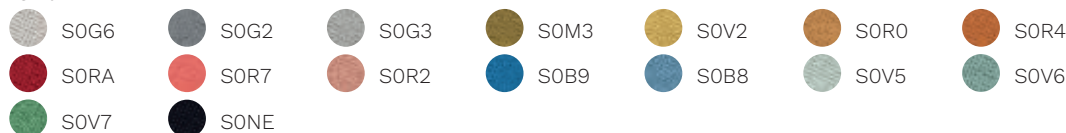

tissus

Cat. H

Madrid 3D

Boss FR (simili-cuir)

Cat. D

King Flex

Time

Skill (simili-cuir)

Cat. F

Step

Chili

Stromboli

Silvertex

Valencia

Jet

Magnum (simili-cuir)

Connect

Rivet

Era

Go Check
 T9B7  T9B8  T9B9  T9R5  T9R6  T9R7  T9V0
 T9V2  T9V3  T9G0  T9G2  T9G4

Rondo
 R0B3  R0B4  R0R1  R0R0  R0R4  R0M0  R0G2
 R0G0  R0M3  R0V1  R0V3  R0NE

Cat. G

Remix 3

 RIO3  RIRB  RIRG  RIRE  RIBR  RIO1  RIMC
 RITA  RIBE  RIEC  RIH2  RIGC  RILV  RIB4
 RIA4  RIB1  RIV4  RIGB  RIG2  RIR2  RIV1
 RIO4  RIYE  RIV3  RIGR

Oceanic

 S2B4  S2B3  S2B2  S2R1  S2R2  S2R0  S2V2
 S2V0  S2G0  S2M0

Focus

 R9MB  R9M8  R9M6  R9MA  R9M4  R9M3  R9R3
 R9R1  R9R0  R9V3  R9V2  R9B1  R9M2  R9G0
 R9B2  R9M0

Focus Melange

 R8M4  R8M6  R8R1  R8V3  R8V7  R8G9  R8G0
 R8B2  R8B1  R8M5  R8R4  R8M0  R8M1  R8G3
 R8G4  R8G5