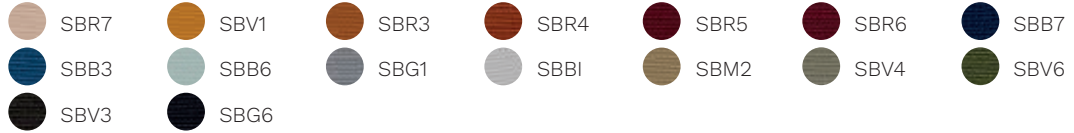

Cat. D

King Flex

Time

Skill (ecopelle)

Cat. F

Step

Chili

Stromboli

Silvertex

Valencia

Jet

Magnum (ecopelle)

Connect

Rivet

Era

Go Check