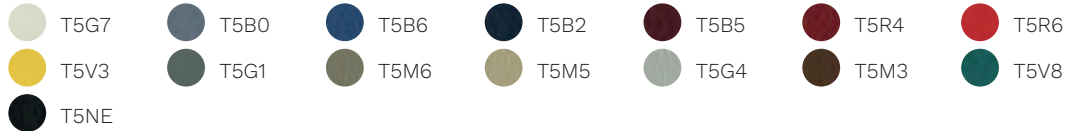

base finishes

Steel

- Chromed steel
- White RAL 9010
- Black RAL 9005
- Maize Yellow RAL 1006
- Titian Red RAL 050 50 60
- Gentle Blue RAL 250 60 15
- Pebble Grey RAL 7032
- Grey Grey RAL 7009
- Blu LED RAL 260 40 45

Time

- S6G2
- S6V0
- S6R2
- S6R1
- S6R6
- S6R3
- S6R5
- S6B7
- S6B1
- S6B0
- S6B4
- S6V1
- S6V3
- S6V4
- S6M2
- S6M1
- S6M0
- S6G0
- S6B5
- S6G1

Skill (eco-leather)

- PGM3
- PGTR
- PGCD
- PGTA
- PGR1
- PGCG
- PGBZ
- PGGB
- PGVC
- PGM2
- PGNE

Cat. F

Step

Chili

Stromboli

Silvertex

Valencia

Jet

Magnum (eco-leather)

Connect

Rivet

Era

Go Check

Rondo

Cat. G

Remix 3

Oceanic