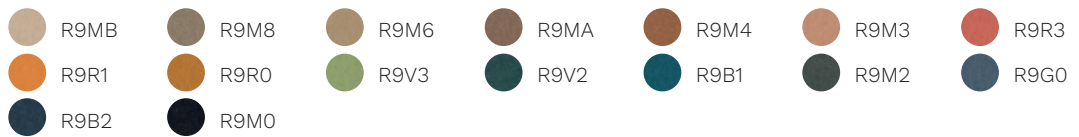

base finishes

Steel

- Chromed steel
- White RAL 9010
- Black RAL 9005
- Maize Yellow RAL 1006
- Titian Red RAL 050 50 60
- Gentle Blue RAL 250 60 15
- Pebble Grey RAL 7032
- Grey Grey RAL 7009
- Blu LED RAL 260 40 45

Time

- S6G2
- S6V0
- S6R2
- S6R1
- S6R6
- S6R3
- S6R5
- S6B7
- S6B1
- S6B0
- S6B4
- S6V1
- S6V3
- S6V4
- S6M2
- S6M1
- S6M0
- S6G0
- S6B5
- S6G1

Skill (eco-leather)

- PGM3
- PGTR
- PGCD
- PGTA
- PGR1
- PGCG
- PGBZ
- PGGB
- PGVC
- PGM2
- PGNE

Connect

Rivet

Era

Go Check

Rondo

Cat. G

Remix 3

Oceanic

Focus

Focus Melange

Aida

Cat. Q

Steelcut Trio 3

Ecriture

Ombra

ABACUS