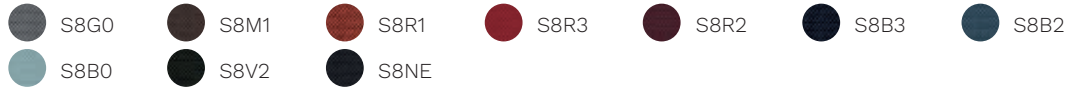

Cat. F

Step

Chili

Stromboli

Silvertex

Valencia

Jet

Magnum (eco-leather)

Connect

Rivet

Era

Go Check