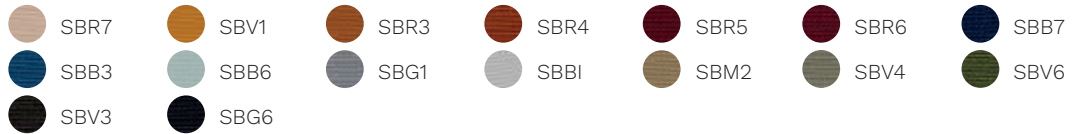

base finishes

Steel

- Chromed steel
- White RAL 9010
- Black RAL 9005
- Maize Yellow RAL 1006
- Titian Red RAL 050 50 60
- Gentle Blue RAL 250 60 15
- Pebble Grey RAL 7032
- Grey Grey RAL 7009
- Blu LED RAL 260 40 45

Time

- S6G2
- S6V0
- S6R2
- S6R1
- S6R6
- S6R3
- S6R5
- S6B7
- S6B1
- S6B0
- S6B4
- S6V1
- S6V3
- S6V4
- S6M2
- S6M1
- S6M0
- S6G0
- S6B5
- S6G1

Skill (eco-leather)

- PGM3
- PGTR
- PGCD
- PGTA
- PGR1
- PGCG
- PGBZ
- PGGB
- PGVC
- PGM2
- PGNE

Cat. F

Step

Chili

Stromboli

Silvertex

Valencia

Jet

Magnum (eco-leather)

Connect

Rivet

Era

Go Check

Rondo

Cat. G

Remix 3

Oceanic