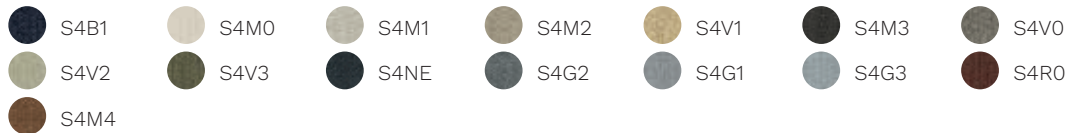

base finishes

Steel

- Chromed steel
- White RAL 9010
- Black RAL 9005
- Maize Yellow RAL 1006
- Titian Red RAL 050 50 60
- Gentle Blue RAL 250 60 15
- Pebble Grey RAL 7032
- Grey Grey RAL 7009
- Blu LED RAL 260 40 45

Focus

Focus Melange

Aida

Cat. Q

Steelcut Trio 3

Ecriture

Ombra

ABACUS