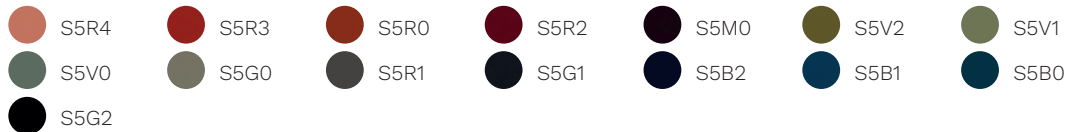

Go Check

Rondo

Cat. G

Remix 3

Oceanic

Focus

Focus Melange

Aida

Cat. Q

Steelcut Trio 3

Ecriture

Ombra