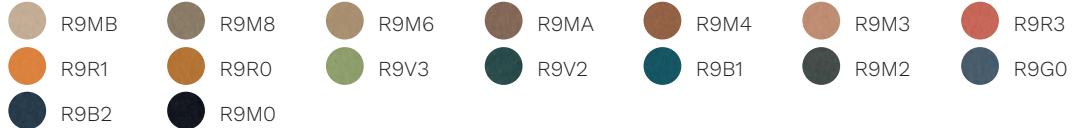

base finishes

**Steel**

Chromed steel	White RAL 9010	Black RAL 9005
Maize Yellow RAL 1006	Titian Red RAL 050 50 60	Gentle Blue RAL 250 60 15
Pebble Grey RAL 7032	Grey Grey RAL 7009	Blu LED RAL 260 40 45

Time

S6G2	S6V0	S6R2	S6R1	S6R6	S6R3	S6R5
S6B7	S6B1	S6B0	S6B4	S6V1	S6V3	S6V4
S6M2	S6M1	S6M0	S6G0	S6B5	S6G1	

Skill (eco-leather)

Cat. F

Step

Chili

Stromboli

Silvertex

Cat. G

Remix 3

Oceanic

Focus

Focus Melange

Aida

Cat. Q

Steelcut Trio 3