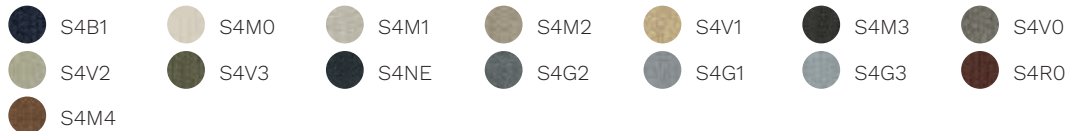

Go Check

Rondo

Cat. G

Remix 3

Oceanic

Focus

Focus Melange

Aida

Cat. Q

Steelcut Trio 3

Ecriture

Ombra