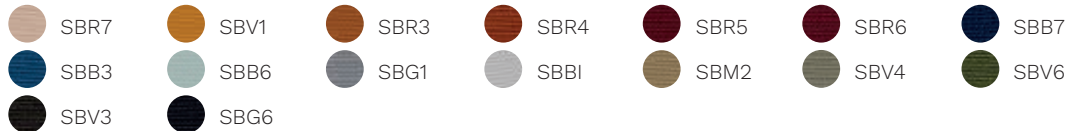

base finishes

**Steel**

Chromed steel	White RAL 9010	Black RAL 9005
Maize Yellow RAL 1006	Titian Red RAL 050 50 60	Gentle Blue RAL 250 60 15
Pebble Grey RAL 7032	Grey Grey RAL 7009	Blu LED RAL 260 40 45

fabrics

**Cat. B**

Bondai

TBB2	TBB1	TBB6	TBB4	TBV2	TBR2	TBR1
TBMN	TBR3	TBR0	TBV1	TBV4	TBV0	TBB0
TBM1	TBBE	TBGC	TBAV	TBG0	TBZ0	

**Cat. D**

King Flex

XFML	XFB2	XFAZ	XFH6	XFB4	XFBX	XFRM
XFZC	XFM0	XFS2	XFYD	XFYS	XFV1	XFVM
XFB0	XFGC	XFGS	XFJ1	XFM1	XFGD	XFZ0

Time

S6G2	S6V0	S6R2	S6R1	S6R6	S6R3	S6R5
S6B7	S6B1	S6B0	S6B4	S6V1	S6V3	S6V4
S6M2	S6M1	S6M0	S6G0	S6B5	S6G1	

Skill (eco-leather)

Cat. F

Step

Chili

Stromboli

Silvertex

Cat. G

Remix 3

Oceanic

Focus

Focus Melange

Aida

Cat. Q

Steelcut Trio 3