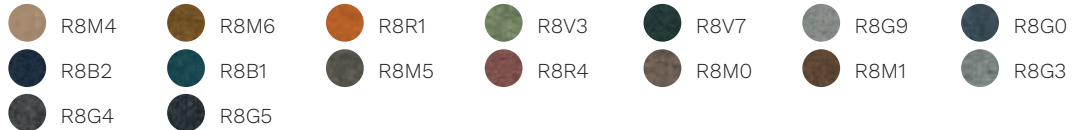

base finishes

**Steel**

Chromed steel	White RAL 9010	Black RAL 9005
Maize Yellow RAL 1006	Titian Red RAL 050 50 60	Gentle Blue RAL 250 60 15
Pebble Grey RAL 7032	Grey Grey RAL 7009	Blu LED RAL 260 40 45

Time

S6G2	S6V0	S6R2	S6R1	S6R6	S6R3	S6R5
S6B7	S6B1	S6B0	S6B4	S6V1	S6V3	S6V4
S6M2	S6M1	S6M0	S6G0	S6B5	S6G1	

Skill (eco-leather)

Cat. F

Step

Chili

Stromboli

Silvertex

Cat. G

Remix 3

Oceanic

Focus

Focus Melange

Aida

Cat. Q

Steelcut Trio 3