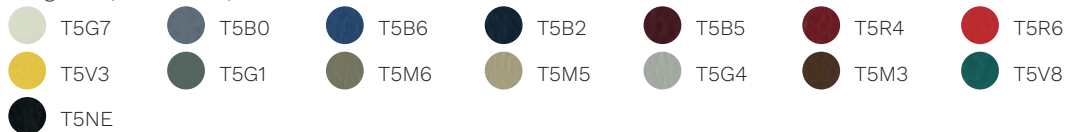

Magnum (eco-leather)