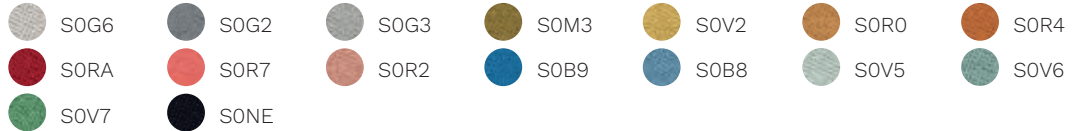

base finishes

**Steel**

Chromed steel	White RAL 9010	Black RAL 9005
Maize Yellow RAL 1006	Titian Red RAL 050 50 60	Gentle Blue RAL 250 60 15
Pebble Grey RAL 7032	Grey Grey RAL 7009	Blu LED RAL 260 40 45

fabrics

**Cat. B**

Bondai

TBB2	TBB1	TBB6	TBB4	TBV2	TBR2	TBR1
TBMN	TBR3	TBR0	TBV1	TBV4	TBV0	TBB0
TBM1	TBBE	TBGC	TBAV	TBG0	TBZ0	

**Cat. D**

King Flex

XFML	XFB2	XFAZ	XFH6	XFB4	XFBX	XFRM
XFZC	XFM0	XFS2	XFYD	XFYS	XFV1	XFVM
XFB0	XFGC	XFGS	XFJ1	XFM1	XFGD	XFZ0

Time

S6G2	S6V0	S6R2	S6R1	S6R6	S6R3	S6R5
S6B7	S6B1	S6B0	S6B4	S6V1	S6V3	S6V4
S6M2	S6M1	S6M0	S6G0	S6B5	S6G1	

Skill (eco-leather)

Cat. F

Step

Chili

Stromboli

Silvertex

Cat. G

Remix 3

Oceanic

Focus

Focus Melange

Aida

Cat. Q

Steelcut Trio 3