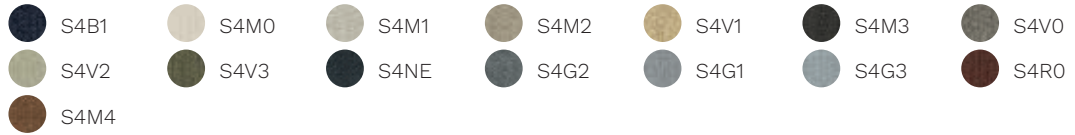

finiture basi	Acciaio cromato	Acciaio nero
---------------	-----------------	--------------

tessuti	<b>Cat. B</b>						
	Bondai						
	TBB2	TBB1	TBB6	TBB4	TBV2	TBR2	TBR1
TBMN	TBR3	TBR0	TBV1	TBV4	TBV0	TBB0	
TBM1	TBBE	TBGC	TBAV	TBG0	TBZ0		
	<b>Cat. H</b>						
	Madrid 3D						
T3M0	T3V0	T3V2	T3B2	T3V4	T3M3	T3B3	
	Boss FR (ecopelle)						
T4BI	T4M5	T4M8	T4M6	T4M4	T4M7	T4M3	
T4M0	T4M1	T4M2	T4V0	T4G0	T4G1	T4R1	
T4R0	T4B0	T4B1	T4V4	T4V1	T4NE		

Morph

Focus

Focus Melange

Aida

Ecriture

Ombra

---

**Cat. P**

Pelle

---

**Cat. PX**

Pelle Fiore

---

**Cat. X**

Elmosoft

Montana