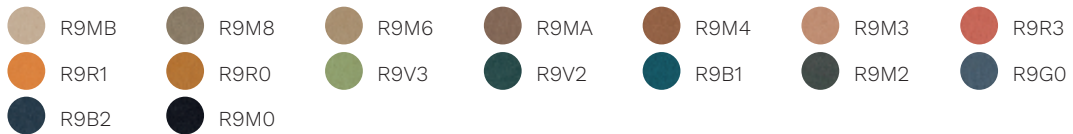

Connect

Rivet

Era

Go Check

Rondo

Cat. G

Remix 3

Morph

Focus

Focus Melange

Aida