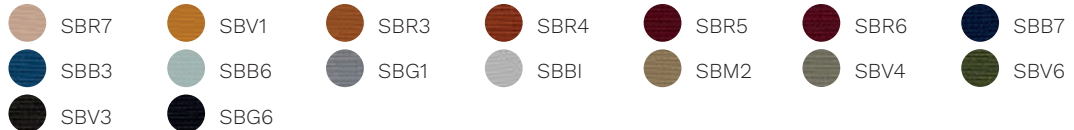

Cat. D

King Flex

Time

Skill (ecopelle)

Cat. F

Step

Chili

Stromboli

Silvertex

Valencia

Jet

Magnum (ecopelle)