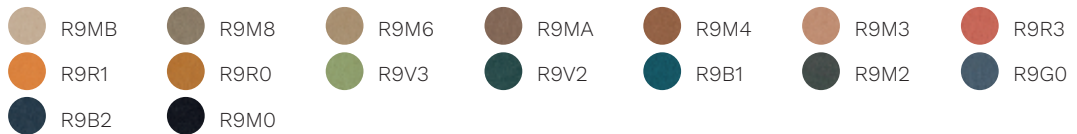

Connect

Rivet

Era

Go Check

Rondo

Cat. G

Remix 3

Oceanic

Focus

Focus Melange

Aida

Cat. Q

Steelcut Trio 3

Ecriture

Ombra

Cat. P