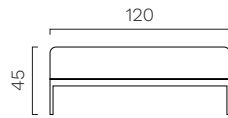

Corrected grain leather

Cat. X

Montana

ABACUS

Bench L. 80 cm.

Bench L. 120 cm.

Bench L. 160 cm.