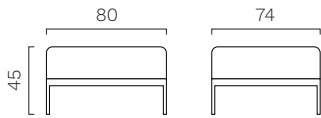

Corrected grain leather

Cat. X

Montana

ABACUS

Bench L. 80 cm.

Bench L. 120 cm.

Bench L. 160 cm.