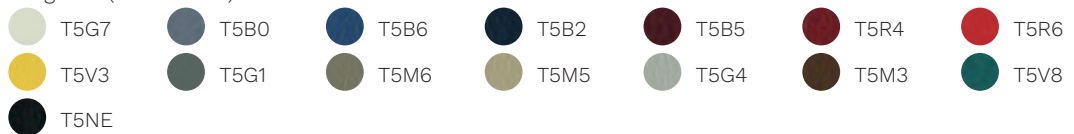

Magnum (eco-leather)