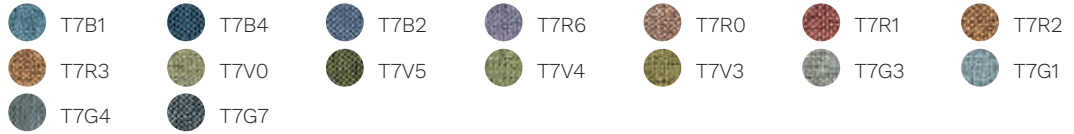

Time

-  S6G2
-  S6V0
-  S6R2
-  S6R1
-  S6R6
-  S6R3
-  S6R5
-  S6B7
-  S6B1
-  S6B0
-  S6B4
-  S6V1
-  S6V3
-  S6V4
-  S6M2
-  S6M1
-  S6M0
-  S6G0
-  S6B5
-  S6G1

Skill (eco-leather)

-  PGM3
-  PGTR
-  PGCD
-  PGTA
-  PGR1
-  PGCG
-  PGBZ
-  PGGB
-  PGVC
-  PGM2
-  PGNE

Cat. F

Step

Chili

Stromboli

Silvertex

Valencia

Jet

Silvertex

Valencia

Jet

Magnum (eco-leather)

Connect

Rivet

Era

Go Check

Rondo

Cat. G

Remix 3

Oceanic

Focus

Focus Melange

Aida

Cat. Q

Steelcut Trio 3