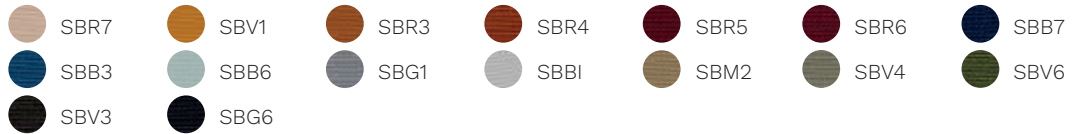

Time

-  S6G2
-  S6V0
-  S6R2
-  S6R1
-  S6R6
-  S6R3
-  S6R5
-  S6B7
-  S6B1
-  S6B0
-  S6B4
-  S6V1
-  S6V3
-  S6V4
-  S6M2
-  S6M1
-  S6M0
-  S6G0
-  S6B5
-  S6G1

Skill (eco-leather)

-  PGM3
-  PGTR
-  PGCD
-  PGTA
-  PGR1
-  PGCG
-  PGBZ
-  PGGB
-  PGVC
-  PGM2
-  PGNE

Cat. F

Step

Chili

Stromboli

Silvertex

Valencia

Jet

Silvertex

Cat. G

Remix 3

Oceanic

Focus

Focus Melange

Aida

Cat. Q

Steelcut Trio 3