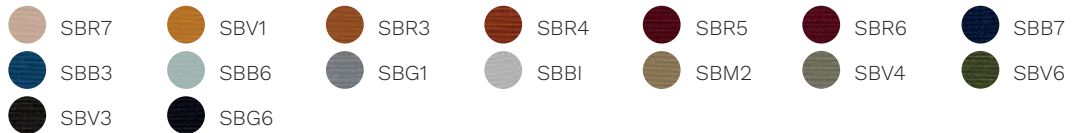

Time

-  S6G2
-  S6V0
-  S6R2
-  S6R1
-  S6R6
-  S6R3
-  S6R5
-  S6B7
-  S6B1
-  S6B0
-  S6B4
-  S6V1
-  S6V3
-  S6V4
-  S6M2
-  S6M1
-  S6M0
-  S6G0
-  S6B5
-  S6G1

Skill (eco-leather)

-  PGM3
-  PGTR
-  PGCD
-  PGTA
-  PGR1
-  PGCG
-  PGBZ
-  PGGB
-  PGVC
-  PGM2
-  PGNE

Cat. F

Step

Chili

Stromboli

Silvertex

Valencia

Jet

Silvertex

Cat. G

Remix 3

Oceanic

Focus

Focus Melange

Aida

Cat. Q

Steelcut Trio 3