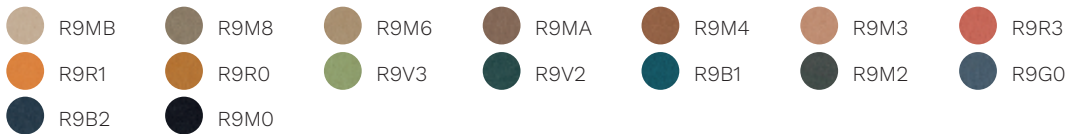

Time

-  S6G2
-  S6V0
-  S6R2
-  S6R1
-  S6R6
-  S6R3
-  S6R5
-  S6B7
-  S6B1
-  S6B0
-  S6B4
-  S6V1
-  S6V3
-  S6V4
-  S6M2
-  S6M1
-  S6M0
-  S6G0
-  S6B5
-  S6G1

Skill (eco-leather)

-  PGM3
-  PGTR
-  PGCD
-  PGTA
-  PGR1
-  PGCG
-  PGBZ
-  PGGB
-  PGVC
-  PGM2
-  PGNE

Cat. G

Remix 3

Oceanic

Focus

Focus Melange

Aida

Cat. Q

Steelcut Trio 3

Ecriture

Ombra

Cat. P

Leather

Cat. PX

Corrected grain leather

Cat. X

Montana