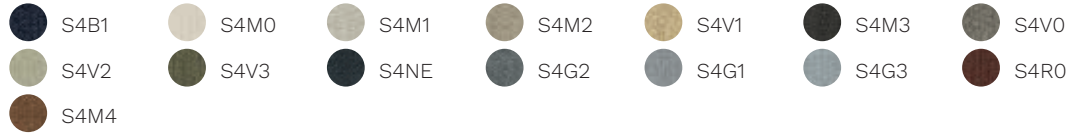

Cat. G

Remix 3

Oceanic

Focus

Focus Melange

Aida

Cat. Q

Steelcut Trio 3

Ecriture

Ombra

Cat. P

Leather

Cat. PX

Corrected grain leather

Cat. X

Montana