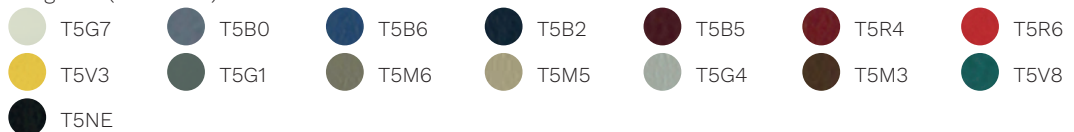

Magnum (simili-cuir)