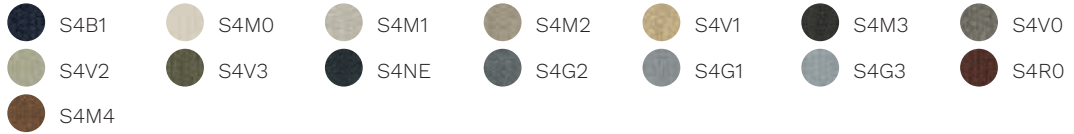

Cat. G

Remix 3

Oceanic

Focus

Focus Melange

Aida

Cat. Q

Steelcut Trio 3

Ecriture

Ombra

Cat. P

Cuir

Cat. PX

Cuir fleur corrigé

Cat. X

Montana