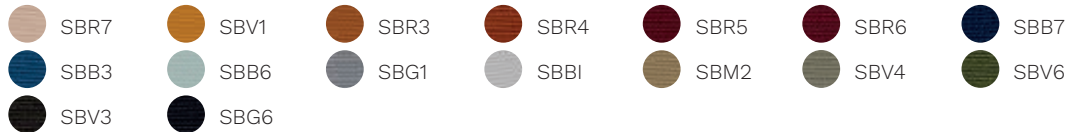

Time

- S6G2
- S6V0
- S6R2
- S6R1
- S6R6
- S6R3
- S6R5
- S6B7
- S6B1
- S6B0
- S6B4
- S6V1
- S6V3
- S6V4
- S6M2
- S6M1
- S6M0
- S6G0
- S6B5
- S6G1

Skill (simili-cuir)

- PGM3
- PGTR
- PGCD
- PGTA
- PGR1
- PGCG
- PGBZ
- PGGB
- PGVC
- PGM2
- PGNE

Cat. F

Step

Chili

Stromboli

Silvertex

Valencia

Jet

Silvertex

Valencia

Jet

Magnum (simili-cuir)

Connect

Rivet

Era

Go Check

Rondo

Cat. G

Remix 3

Oceanic

Focus

Focus Melange

Aida

Cat. Q

Steelcut Trio 3