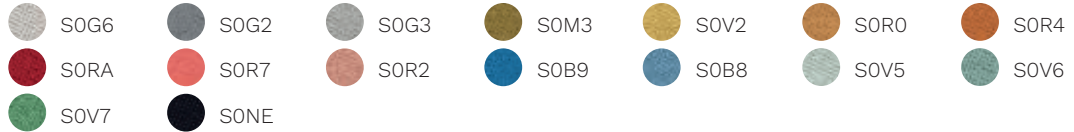

Time

- S6G2
- S6V0
- S6R2
- S6R1
- S6R6
- S6R3
- S6R5
- S6B7
- S6B1
- S6B0
- S6B4
- S6V1
- S6V3
- S6V4
- S6M2
- S6M1
- S6M0
- S6G0
- S6B5
- S6G1

Skill (simili-cuir)

- PGM3
- PGTR
- PGCD
- PGTA
- PGR1
- PGCG
- PGBZ
- PGGB
- PGVC
- PGM2
- PGNE

Cat. F

Step

Chili

Stromboli

Silvertex

Valencia

Jet

Silvertex