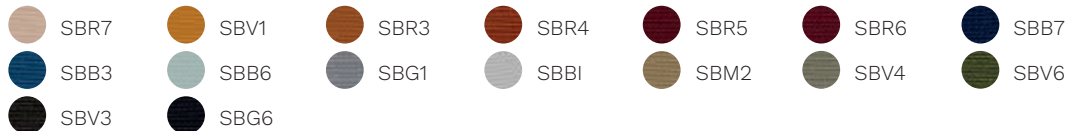

Time

- S6G2
- S6V0
- S6R2
- S6R1
- S6R6
- S6R3
- S6R5
- S6B7
- S6B1
- S6B0
- S6B4
- S6V1
- S6V3
- S6V4
- S6M2
- S6M1
- S6M0
- S6G0
- S6B5
- S6G1

Skill (simili-cuir)

- PGM3
- PGTR
- PGCD
- PGTA
- PGR1
- PGCG
- PGBZ
- PGGB
- PGVC
- PGM2
- PGNE

Cat. F

Step

Chili

Stromboli

Silvertex

Valencia

Jet

Silvertex

Valencia

Jet

Magnum (simili-cuir)

Connect

Rivet

Era

Go Check

Rondo

Cat. G

Remix 3

Oceanic

Focus

Focus Melange

Aida

Cat. Q

Steelcut Trio 3