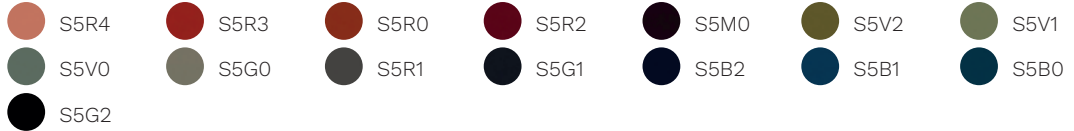

Cat. G

Remix 3

Oceanic

Focus

Focus Melange

Aida

Cat. Q

Steelcut Trio 3

Ecriture

Ombra

Cat. P

Cuir

Cat. PX

Cuir fleur corrigé

Cat. X

Montana