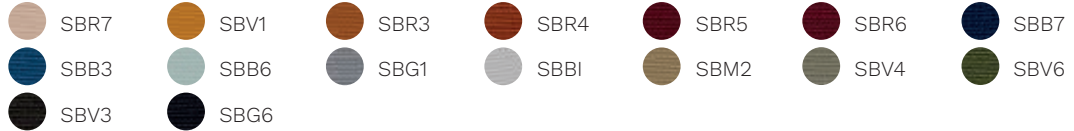

Step

Chili

Stromboli

Silvertex

Valencia

Jet

Silvertex

Valencia

Remix 3

Oceanic

Focus

Focus Melange

Aida

Cat. Q

Steelcut Trio 3

Ecriture