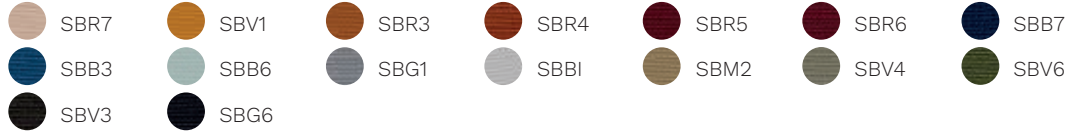

Step

Chili

Stromboli

Silvertex

Valencia

Jet

Silvertex

Valencia

Remix 3

Oceanic

Focus

Focus Melange

Aida

Cat. Q

Steelcut Trio 3

Ecriture