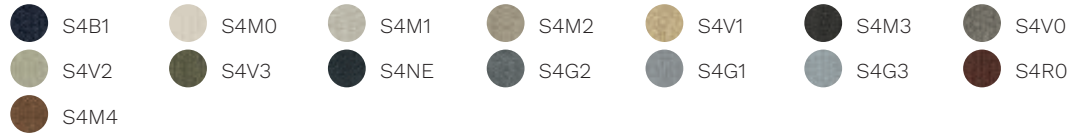

Remix 3

Oceanic

Focus

Focus Melange

Aida

Cat. Q

Steelcut Trio 3

Ecriture

Ombra

Cat. P

Leather

Cat. PX

Corrected grain leather

Cat. X

Montana

ABACUS