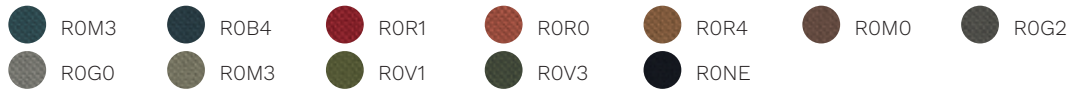

Jet

Magnum (eco-leather)

Connect

Rivet

Era

Go Check

Rondo

Cat. G

Remix 3

Oceanic

Focus

Focus Melange

Aida

Cat. Q

Steelcut Trio 3

Ecriture