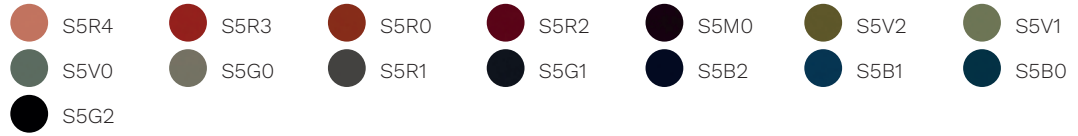

Remix 3

Oceanic

Focus

Focus Melange

Aida

Cat. Q

Steelcut Trio 3

Ecriture

Ombra

Cat. P

Leather

Cat. PX

Corrected grain leather

Cat. X

Montana

ABACUS