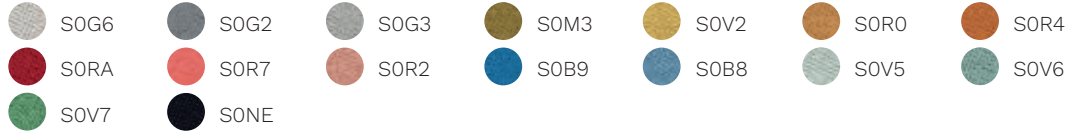

fabrics

Cat. H

Madrid 3D

Cat. D

King Flex

Time

Skill (eco-leather)

Cat. F

Step

Chili

Stromboli

Silvertex

Valencia

Jet

Silvertex

Valencia