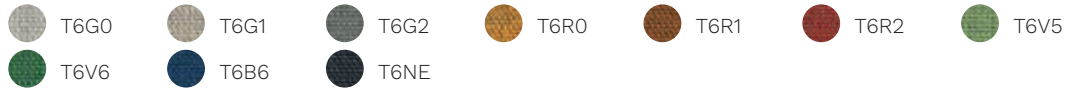

Step

Chili

Stromboli

Silvertex

Valencia

Jet

Silvertex

Valencia

Jet

Magnum (eco-leather)

Connect

Rivet

Era

Go Check

Rondo

Cat. G

Remix 3

Oceanic

Focus

Focus Melange

Aida

Cat. Q

Steelcut Trio 3

Ecriture