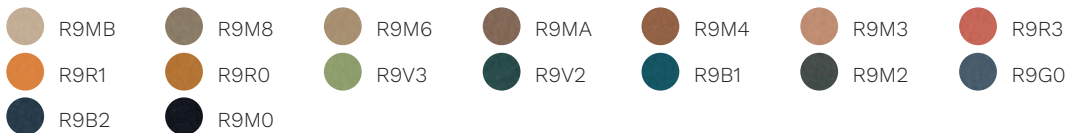

Jet

Magnum (eco-leather)

Connect

Rivet

Era

Go Check

Rondo

Cat. G

Remix 3

Oceanic

Focus

Focus Melange

Aida

Cat. Q

Steelcut Trio 3

Ecriture