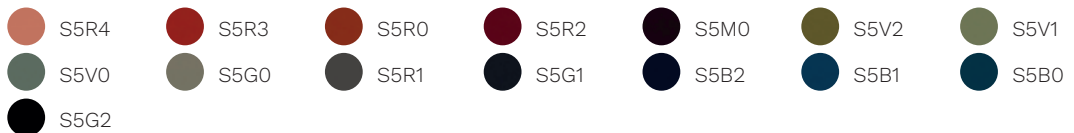

Time

-  S6G2
-  S6V0
-  S6R2
-  S6R1
-  S6R6
-  S6R3
-  S6R5
-  S6B7
-  S6B1
-  S6B0
-  S6B4
-  S6V1
-  S6V3
-  S6V4
-  S6M2
-  S6M1
-  S6M0
-  S6G0
-  S6B5
-  S6G1

Skill (eco-leather)

Cat. F

Step

Chili

Stromboli

Rondo

Cat. G

Remix 3

Oceanic

Focus

Focus Melange

Aida

Cat. Q

Steelcut Trio 3

Ecriture

Ombra

**Cat. I**

Buffalo leather

**Cat. P**

Leather

**Cat. PX**