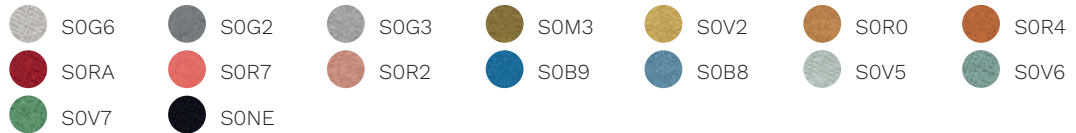

Boss FR (eco-leather)

-  T4B1
-  T4M5
-  T4M8
-  T4M6
-  T4M4
-  T4M7
-  T4M3
-  T4M0
-  T4M1
-  T4M2
-  T4V0
-  T4G0
-  T4G1
-  T4R1
-  T4R0
-  T4B0
-  T4B1
-  T4V4
-  T4V1
-  T4NE

**Cat. D**

King Flex

-  XFML
-  XFB2
-  XFAZ
-  XFH6
-  XFB4
-  XFBX
-  XFRM
-  XFZC
-  XFM0
-  XFS2
-  XFYD
-  XFYS
-  XFV1
-  XFVM
-  XFV0
-  XFB0
-  XFGC
-  XFGS
-  XFJ1
-  XFM1
-  XFCD
-  XFZO

Time

-  S6G2
-  S6V0
-  S6R2
-  S6R1
-  S6R6
-  S6R3
-  S6R5
-  S6B7
-  S6B1
-  S6B0
-  S6B4
-  S6V1
-  S6V3
-  S6V4
-  S6M2
-  S6M1
-  S6M0
-  S6G0
-  S6B5
-  S6G1

Skill (eco-leather)

Cat. F

Step

Chili

Stromboli

Silvertex

Valencia

Jet

Magnum (eco-leather)

Connect

Rivet

Era

Go Check