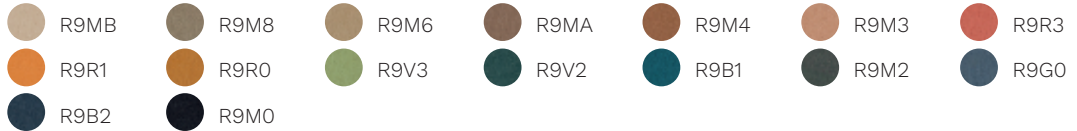

Time

-  S6G2
-  S6V0
-  S6R2
-  S6R1
-  S6R6
-  S6R3
-  S6R5
-  S6B7
-  S6B1
-  S6B0
-  S6B4
-  S6V1
-  S6V3
-  S6V4
-  S6M2
-  S6M1
-  S6M0
-  S6G0
-  S6B5
-  S6G1

Skill (eco-leather)

Cat. F

Step

Chili

Stromboli

Rondo

Cat. G

Remix 3

Oceanic

Focus

Focus Melange

Aida

Cat. Q

Steelcut Trio 3

Ecriture

Ombra

**Cat. I**

Buffalo leather

**Cat. P**

Leather

**Cat. PX**