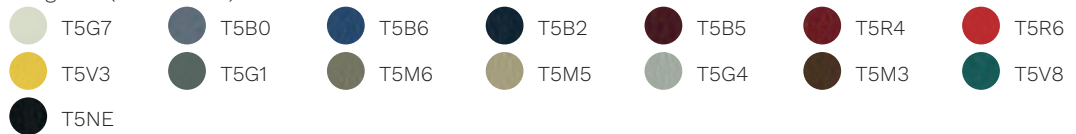

Time

-  S6G2
-  S6V0
-  S6R2
-  S6R1
-  S6R6
-  S6R3
-  S6R5
-  S6B7
-  S6B1
-  S6B0
-  S6B4
-  S6V1
-  S6V3
-  S6V4
-  S6M2
-  S6M1
-  S6M0
-  S6G0
-  S6B5
-  S6G1

Skill (eco-leather)

Cat. F

Step

Chili

Stromboli

Silvertex

Valencia

Jet

Magnum (eco-leather)

Connect

Rivet

Era

Go Check

Rondo

Cat. G

Remix 3

Oceanic

Focus

Focus Melange

Aida

Cat. Q