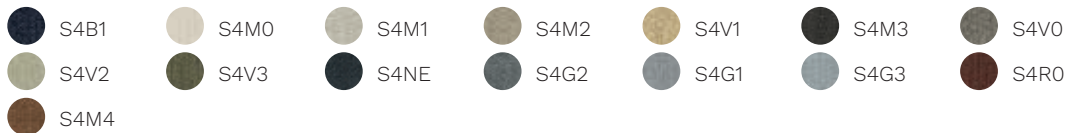

Time

-  S6G2
-  S6V0
-  S6R2
-  S6R1
-  S6R6
-  S6R3
-  S6R5
-  S6B7
-  S6B1
-  S6B0
-  S6B4
-  S6V1
-  S6V3
-  S6V4
-  S6M2
-  S6M1
-  S6M0
-  S6G0
-  S6B5
-  S6G1

Skill (eco-leather)

Cat. F

Step

Chili

Stromboli

Rondo

Cat. G

Remix 3

Oceanic

Focus

Focus Melange

Aida

Cat. Q

Steelcut Trio 3

Ecriture

Ombra

**Cat. I**

Buffalo leather

**Cat. P**

Leather

**Cat. PX**