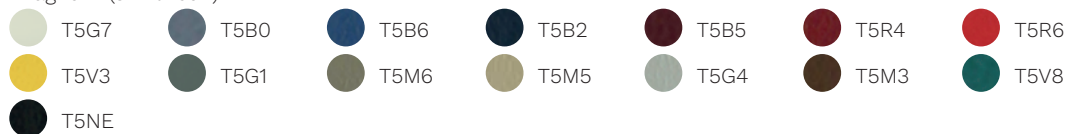

Time

-  S6G2
-  S6V0
-  S6R2
-  S6R1
-  S6R6
-  S6R3
-  S6R5
-  S6B7
-  S6B1
-  S6B0
-  S6B4
-  S6V1
-  S6V3
-  S6V4
-  S6M2
-  S6M1
-  S6M0
-  S6G0
-  S6B5
-  S6G1

Skill (simili-cuir)

Cat. F

Step

Chili

Stromboli

Silvertex

Valencia

Jet

Magnum (simili-cuir)

Connect

Rivet

Era

Go Check
 T9B7  T9B8  T9B9  T9R5  T9R6  T9R7  T9V0
 T9V2  T9V3  T9G0  T9G2  T9G4

Rondo
 R0B3  R0B4  R0R1  R0R0  R0R4  R0M0  R0G2
 R0G0  R0M3  R0V1  R0V3  R0NE

Cat. G

Remix 3

 RIO3  RIRB  RIRG  RIRE  RIBR  RIO1  RIMC
 RITA  RIBE  RIEC  RIH2  RIGC  RILV  RIB4
 RIA4  RIB1  RIV4  RIGB  RIG2  RIR2  RIV1
 RIO4  RIYE  RIV3  RIGR

Oceanic

 S2B4  S2B3  S2B2  S2R1  S2R2  S2R0  S2V2
 S2V0  S2G0  S2M0

Focus

 R9MB  R9M8  R9M6  R9MA  R9M4  R9M3  R9R3
 R9R1  R9R0  R9V3  R9V2  R9B1  R9M2  R9G0
 R9B2  R9M0

Focus Melange

 R8M4  R8M6  R8R1  R8V3  R8V7  R8G9  R8G0
 R8B2  R8B1  R8M5  R8R4  R8M0  R8M1  R8G3
 R8G4  R8G5