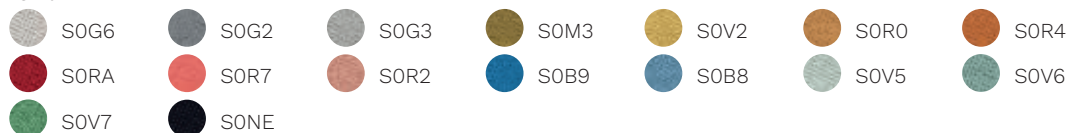

Boss FR (simili-cuir)

-  T4BI
-  T4M5
-  T4M8
-  T4M6
-  T4M4
-  T4M7
-  T4M3
-  T4M0
-  T4M1
-  T4M2
-  T4V0
-  T4G0
-  T4G1
-  T4R1
-  T4R0
-  T4B0
-  T4B1
-  T4V4
-  T4V1
-  T4NE

Cat. D

King Flex

-  XFML
-  XFB2
-  XFAZ
-  XFH6
-  XFB4
-  XFBX
-  XFRM
-  XFZC
-  XFM0
-  XFS2
-  XFYD
-  XFYS
-  XFV1
-  XFVM
-  XFV0
-  XFB0
-  XFGC
-  XFGS
-  XFJ1
-  XFM1
-  XFCD
-  XFZ0

Time

-  S6G2
-  S6V0
-  S6R2
-  S6R1
-  S6R6
-  S6R3
-  S6R5
-  S6B7
-  S6B1
-  S6B0
-  S6B4
-  S6V1
-  S6V3
-  S6V4
-  S6M2
-  S6M1
-  S6M0
-  S6G0
-  S6B5
-  S6G1

Skill (simili-cuir)

Cat. F

Step

Chili

Stromboli

Silvertex

Valencia

Jet

Magnum (simili-cuir)

Connect

Rivet

Era

Go Check
 T9B7  T9B8  T9B9  T9R5  T9R6  T9R7  T9V0
 T9V2  T9V3  T9G0  T9G2  T9G4

Rondo
 R0B3  R0B4  R0R1  R0R0  R0R4  R0M0  R0G2
 R0G0  R0M3  R0V1  R0V3  R0NE

Cat. G

Remix 3

 RIO3  RIRB  RIRG  RIRE  RIBR  RIO1  RIMC
 RITA  RIBE  RIEC  RIH2  RIGC  RILV  RIB4
 RIA4  RIB1  RIV4  RIGB  RIG2  RIR2  RIV1
 RIO4  RIYE  RIV3  RIGR