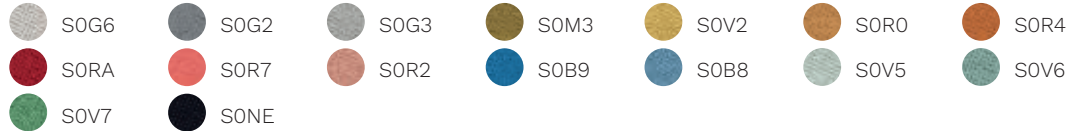

structure finishes	<input type="radio"/> White steel <input type="radio"/> Black steel
--------------------	---

fabrics

Cat. H

Madrid 3D

T3M0	T3V0	T3V2	T3B2	T3V4	T3M3	T3B3
------	------	------	------	------	------	------

Time

S6G2	S6V0	S6R2	S6R1	S6R6	S6R3	S6R5
S6B7	S6B1	S6B0	S6B4	S6V1	S6V3	S6V4
S6M2	S6M1	S6M0	S6G0	S6B5	S6G1	

Skill (eco-leather)

Cat. F

Step

Chili

Stromboli

Silvertex

Valencia

Jet

Magnum (eco-leather)

Connect

Rivet

Era

Go Check
 T9B7  T9B8  T9B9  T9R5  T9R6  T9R7  T9V0
 T9V2  T9V3  T9G0  T9G2  T9G4

Rondo
 R0B3  R0B4  R0R1  R0R0  R0R4  R0M0  R0G2
 R0G0  R0M3  R0V1  R0V3  R0NE