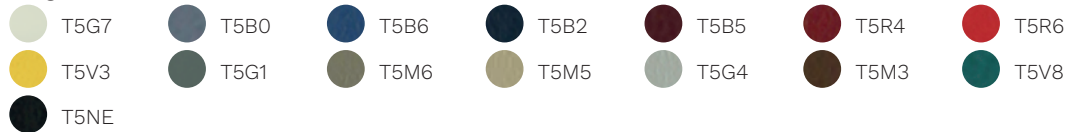

Magnum (eco-leather)