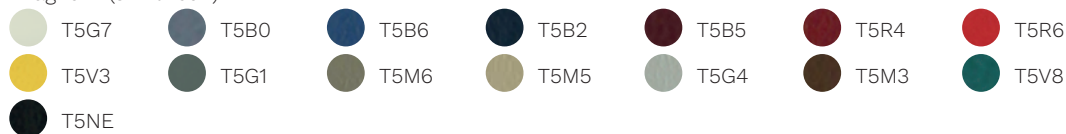

Magnum (simili-cuir)