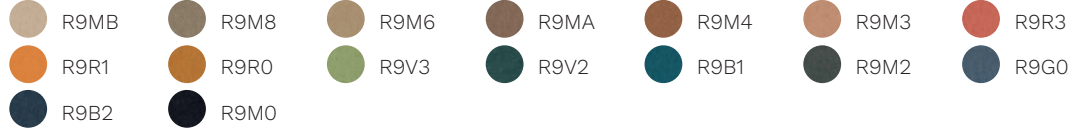

Connect

Rivet

Era

Go Check

Rondo

Cat. G

Focus

Focus Melange