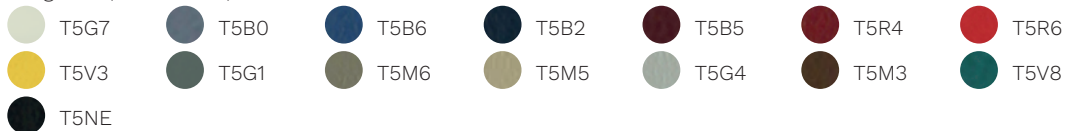

base finishes	Polished aluminium	Black aluminium
---------------	--------------------	-----------------

fabrics	Cat.D							
	Skill (eco-leather)							
	PGM3	PGTR	PGCD	PGTA	PGR1	PGCG	PGBZ	
	PGBB	PGVC	PGM2	PGNE				

Connect

Rivet

Era

Go Check

Rondo

R0B3	R0B4	R0R1	R0R0	R0R4	R0M0	R0G2
R0G0	R0M3	R0V1	R0V3	R0NE		

Cat. G

Remix 3

RIO3	RIRB	RIRG	RIRE	RIBR	RIO1	RIMC
RITA	RIBE	RIEC	RIH2	RIGC	RILV	RIB4
RIA4	RIB1	RIV4	RIGB	RIG2	RIR2	RIV1
RIO4	RIYE	RIV3	RIGR			

Morph

R3B0	R3M0	R3R1	R3R2	R3R4	R3B2	R3V5
R3V3	R3V1	R3G2				

Focus

R9MB	R9M8	R9M6	R9MA	R9M4	R9M3	R9R3
R9R1	R9R0	R9V3	R9V2	R9B1	R9M2	R9G0
R9B2	R9M0					