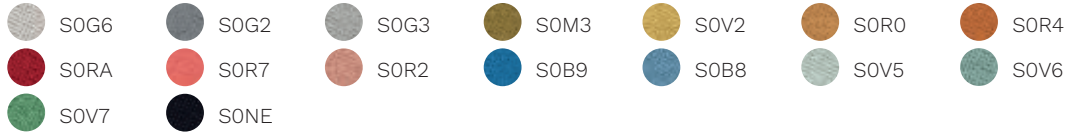

Cat. F

Step

Chili

Stromboli

Silvertex

Valencia

Jet

Magnum (eco-leather)

Connect

Rivet

Era

Go Check