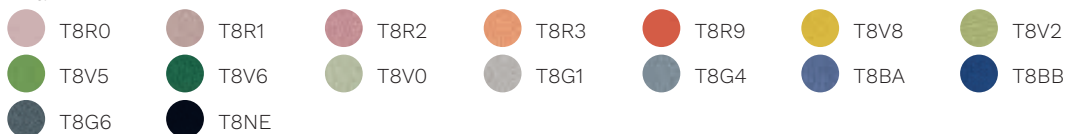

base finishes	Polished aluminium	Black aluminium
---------------	--------------------	-----------------

fabrics	Cat.D							
	Skill (eco-leather)							
	PGM3	PGTR	PGCD	PGTA	PGR1	PGCG	PGBZ	
	PGBB	PGVC	PGM2	PGNE				

Cat. F

Step

Chili

Stromboli

Silvertex

Valencia

Jet

Magnum (eco-leather)

Connect

Rivet

Era

Go Check

Rondo

R0B3	R0B4	R0R1	R0R0	R0R4	R0M0	R0G2
R0G0	R0M3	R0V1	R0V3	R0NE		

Cat. G

Remix 3

RIO3	RIRB	RIRG	RIRE	RIBR	RIO1	RIMC
RITA	RIBE	RIEC	RIH2	RIGC	RILV	RIB4
RIA4	RIB1	RIV4	RIGB	RIG2	RIR2	RIV1
RIO4	RIYE	RIV3	RIGR			

Morph

R3B0	R3M0	R3R1	R3R2	R3R4	R3B2	R3V5
R3V3	R3V1	R3G2				

Focus

R9MB	R9M8	R9M6	R9MA	R9M4	R9M3	R9R3
R9R1	R9R0	R9V3	R9V2	R9B1	R9M2	R9G0
R9B2	R9M0					