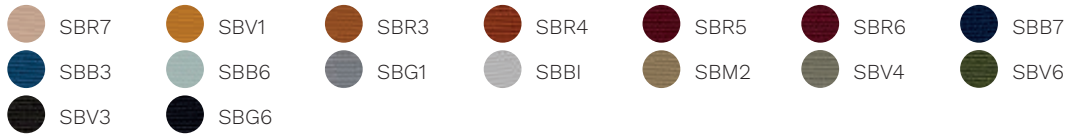

base finishes	Polished aluminium	Black aluminium
---------------	--------------------	-----------------

fabrics	Cat.D							
	Skill (eco-leather)							
	PGM3	PGTR	PGCD	PGTA	PGR1	PGCG	PGBZ	
	PGBB	PGVC	PGM2	PGNE				

Cat. F

Step

Chili

Stromboli

Silvertex

Valencia

Jet

Magnum (eco-leather)

Connect

Rivet

Era

Go Check

Rondo

R0B3	R0B4	R0R1	R0R0	R0R4	R0M0	R0G2
R0G0	R0M3	R0V1	R0V3	R0NE		

Cat. G

Remix 3

RIO3	RIRB	RIRG	RIRE	RIBR	RIO1	RIMC
RITA	RIBE	RIEC	RIH2	RIGC	RILV	RIB4
RIA4	RIB1	RIV4	RIGB	RIG2	RIR2	RIV1
RIO4	RIYE	RIV3	RIGR			

Morph

R3B0	R3M0	R3R1	R3R2	R3R4	R3B2	R3V5
R3V3	R3V1	R3G2				

Focus

R9MB	R9M8	R9M6	R9MA	R9M4	R9M3	R9R3
R9R1	R9R0	R9V3	R9V2	R9B1	R9M2	R9G0
R9B2	R9M0					