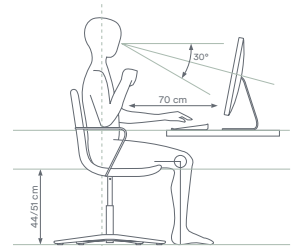

KEY

Key - Visitor chair

TECHNICAL DETAILS

unibody	fire-retardant, CFC-free cold-moulded polyurethane foam padding, with steel insert. Finished with horizontal stitching. Available with low backrest.
armrests	in steel rod.
adjustments	seat height-adjustment with gas lift system, which allows a 7 cm excursion.

Right lever adjusts the height of the seat

base	- <u>4-star base</u> in polished aluminium or black epoxy powder coating on glides Ø 72 cm for Key Visitor.
------	---

ergonomics Key is equipped with the necessary mechanisms for proper and comfortable use, even for prolonged periods, as long as the following conditions are met: the standard sitting position requires maintaining angles of 90° between torso and thigh, between thigh and leg, and between leg and foot. These last two angles are essential so that the foot, resting completely on the surface below, discharges part of the weight of the lower limb onto it, preventing excessive compression on the back thigh surface and promoting blood circulation to the heart.