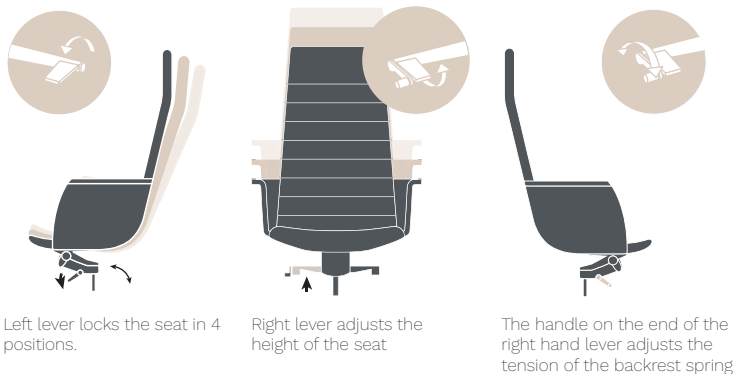

KEY

Key - executive chair

FREZZA

TECHNICAL DETAILS

unibody	fire-retardant, CFC-free cold-moulded polyurethane foam padding, with steel insert. Finished with horizontal stitching. Available with high and medium backrest.
armrests	- in cold-foamed <u>polyurethane</u> , completely upholstered. - <u>in aluminium</u> with upholstered elbow-rests in the same colour as the seat.
device	<u>tilting device lockable in 4 positions</u> , with lateral adjustment of the backrest resistance in relation to the user's weight. The device allows to change the user's position while maintaining the proper trunk/thigh angle. A soft release system allows the user to control the movement of the backrest when released. The device is covered by a polished finish casing for a touch of elegance.

height adjustment	with gas lift system, which allows a 7 cm excursion.
base	<u>5-star base</u> in polished aluminium or black epoxy powder coating. Self-locking, dual-tread, rubbered swivel castors (Ø 60 mm for polished base, Ø 65 mm for black painted base).

ergonomics

Key is equipped with the necessary mechanisms for proper and comfortable use, even for prolonged periods, as long as the following conditions are met: the standard sitting position requires maintaining angles of 90° between torso and thigh, between thigh and leg, and between leg and foot. These last two angles are essential so that the foot, resting completely on the surface below, discharges part of the weight of the lower limb onto it, preventing excessive compression on the back thigh surface and promoting blood circulation to the heart.

High backrest.

Tilting device lockable in 4 positions.

Aluminium armrests with upholstered elbow-rests.

Medium backrest.

Tilting device lockable in 4 positions.

Aluminium armrests with upholstered elbow-rests.