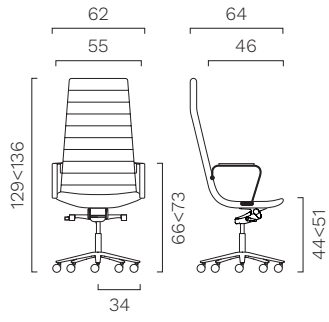

height adjustment	with gas lift system, which allows a 7 cm excursion.
base	<u>5-star base</u> in polished aluminium or black epoxy powder coating. Self-locking, dual-tread, rubbered swivel castors (Ø 60 mm for polished base, Ø 65 mm for black painted base).

Cat. X

Elmosoft

Montana

ABACUS

Executive

High backrest.
Tilting device lockable in 4 positions.
Padded and upholstered armrests.

Medium backrest.
Tilting device lockable in 4 positions.
Padded and upholstered armrests.

High backrest.

Tilting device lockable in 4 positions.

Aluminium armrests with upholstered elbow-rests.

Medium backrest.

Tilting device lockable in 4 positions.

Aluminium armrests with upholstered elbow-rests.