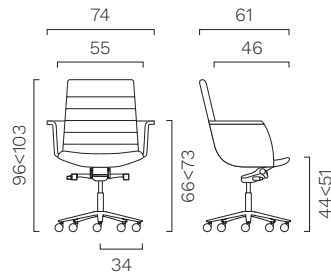

height adjustment	with gas lift system, which allows a 7 cm excursion.
base	<u>5-star base</u> in polished aluminium or black epoxy powder coating. Self-locking, dual-tread, rubbered swivel castors (Ø 60 mm for polished base, Ø 65 mm for black painted base).

Cat. X

Elmosoft

Montana

ABACUS

Executive

High backrest.
Tilting device lockable in 4 positions.
Padded and upholstered armrests.

Medium backrest.
Tilting device lockable in 4 positions.
Padded and upholstered armrests.

High backrest.

Tilting device lockable in 4 positions.

Aluminium armrests with upholstered elbow-rests.

Medium backrest.

Tilting device lockable in 4 positions.

Aluminium armrests with upholstered elbow-rests.