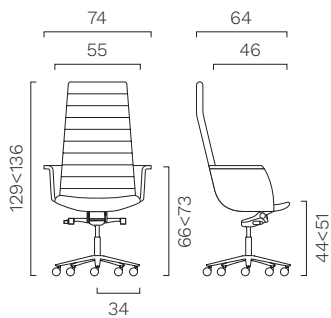

height adjustment	with gas lift system, which allows a 7 cm excursion.
base	<u>5-star base</u> in polished aluminium or black epoxy powder coating. Self-locking, dual-tread, rubbered swivel castors (Ø 60 mm for polished base, Ø 65 mm for black painted base).

Cat. X

Elmosoft

Montana

ABACUS

Executive

High backrest.
Tilting device lockable in 4 positions.
Padded and upholstered armrests.

Medium backrest.
Tilting device lockable in 4 positions.
Padded and upholstered armrests.

High backrest.

Tilting device lockable in 4 positions.

Aluminium armrests with upholstered elbow-rests.

Medium backrest.

Tilting device lockable in 4 positions.

Aluminium armrests with upholstered elbow-rests.