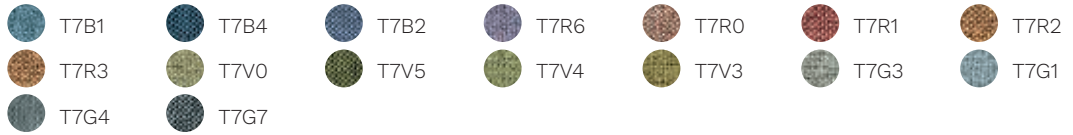

Rivet

Era

Go Check

Rondo

Cat. G

Remix 3

Morph

Focus

Focus Melange

Aida

Cat. Q

Steelcut Trio 3