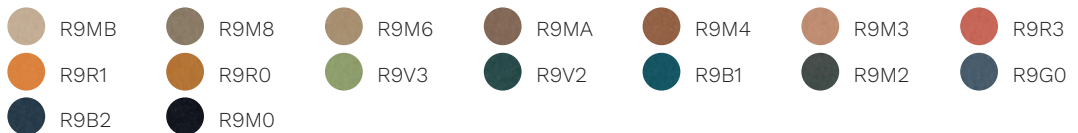

base finishes

-  Polished aluminium
-  Black Aluminium

fabrics

Cat. D

Skill (eco-leather)

-  PGM3
-  PGTR
-  PGCD
-  PGTA
-  PGR1
-  PGCG
-  PGBZ
-  PGGB
-  PGVC
-  PGM2
-  PGNE

Cat. F

Step

Magnum (eco-leather)

-  T5G7
-  T5B0
-  T5B6
-  T5B2
-  T5B5
-  T5R4
-  T5R6
-  T5V3
-  T5G1
-  T5M6
-  T5M5
-  T5G4
-  T5M3
-  T5V8
-  T5NE

Connect

-  T6G0
-  T6G1
-  T6G2
-  T6R0
-  T6R1
-  T6R2
-  T6V5
-  T6V6
-  T6B6
-  T6NE

Rivet

Era

Go Check

Rondo

Cat. G

Remix 3

Morph

Focus

Focus Melange

Aida

Cat. Q

Steelcut Trio 3

Cat. P

Leather

Cat. PX

Corrected grain leather