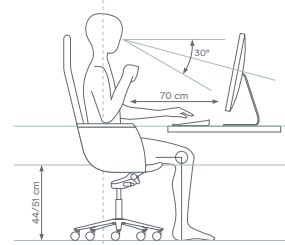

KEY

Key - executive chair

FREZZA

TECHNICAL DETAILS

unibody	fire-retardant, CFC-free cold-moulded polyurethane foam padding, with steel insert. Finished with horizontal stitching. Available with high and medium backrest.
armrests	- in cold-foamed <u>polyurethane</u> , completely upholstered. - <u>in aluminium</u> with upholstered elbow-rests in the same colour as the seat.
device	<u>tilting device lockable in 4 positions</u> , with lateral adjustment of the backrest resistance in relation to the user's weight. The device allows to change the user's position while maintaining the proper trunk/thigh angle. A soft release system allows the user to control the movement of the backrest when released. The device is covered by a polished finish casing for a touch of elegance.

height adjustment	with gas lift system, which allows a 7 cm excursion.
base	<u>5-star base</u> in polished aluminium or black epoxy powder coating. Self-locking, dual-tread, rubbered swivel castors (Ø 60 mm for polished base, Ø 65 mm for black painted base).

ergonomics

Key is equipped with the necessary mechanisms for proper and comfortable use, even for prolonged periods, as long as the following conditions are met: the standard sitting position requires maintaining angles of 90° between torso and thigh, between thigh and leg, and between leg and foot. These last two angles are essential so that the foot, resting completely on the surface below, discharges part of the weight of the lower limb onto it, preventing excessive compression on the back thigh surface and promoting blood circulation to the heart.