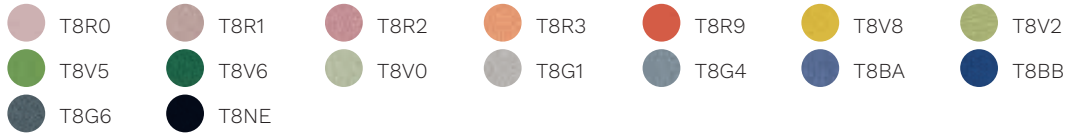

Rivet

Era

Go Check

Rondo

Cat. G

Remix 3

Morph

Focus

Focus Melange

Aida

Cat. Q

Steelcut Trio 3